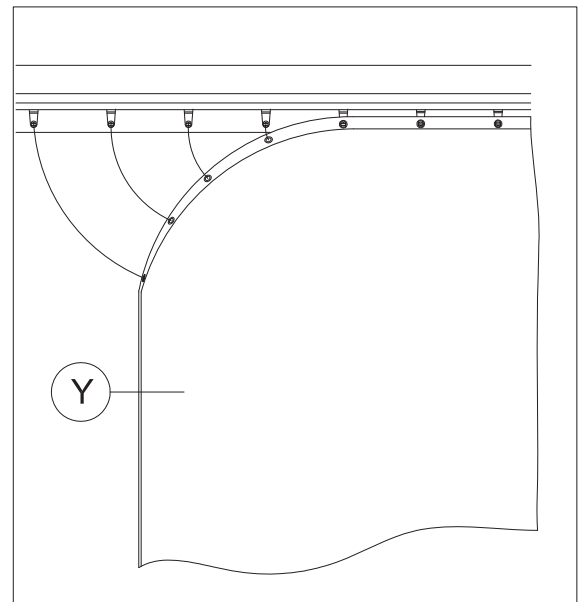

10' x 12' Metal Patio Gazebo

ASSEMBLY MANUAL OF CURTAINS

MODEL# : LGMF1596

Missing part? Damaged? Contact us via email at
domiservice01@outlook.com

Y 4x

V 52x

Hang up Solid Sidewalls to Outside Track

2