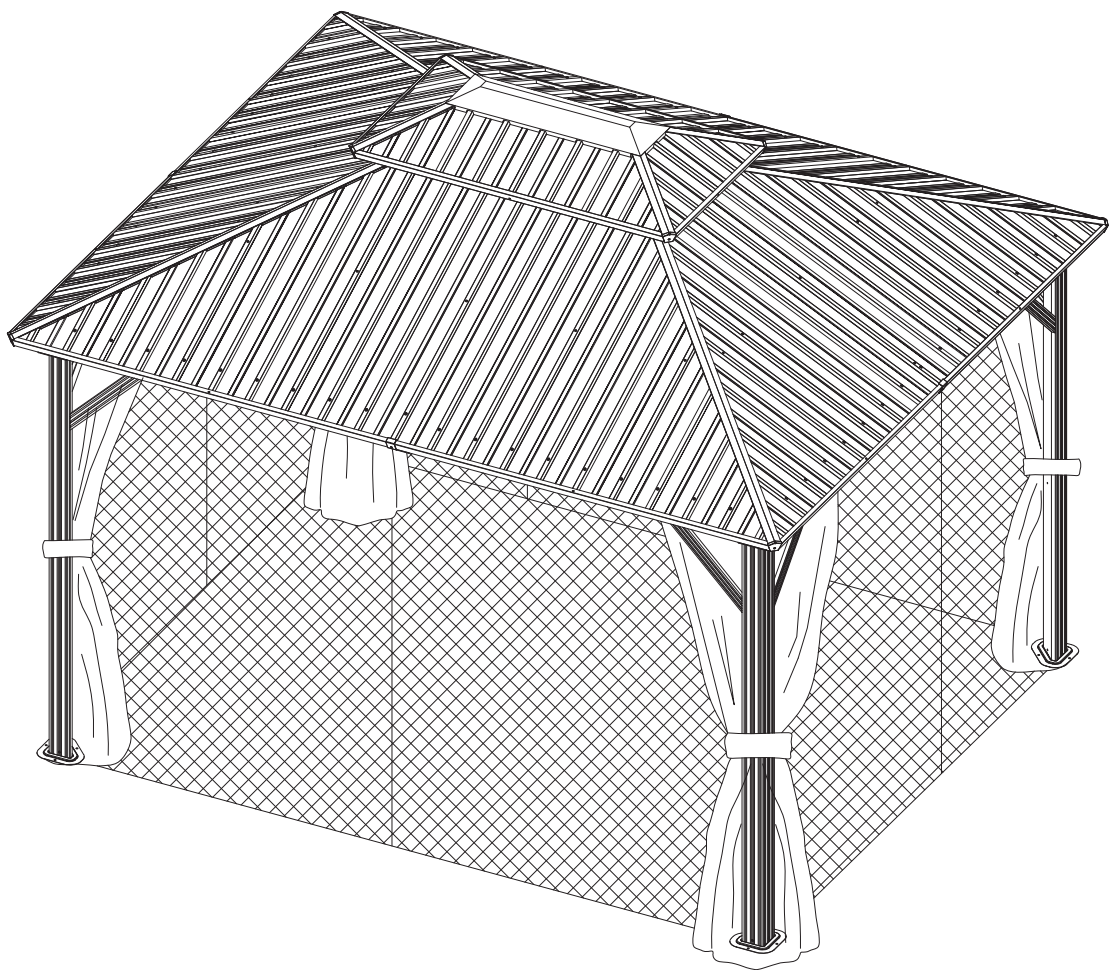

10' x 12' Metal Patio Gazebo

ASSEMBLY MANUAL OF CURTAINS

MODEL# : LGMF1596

Missing part? Damaged? Contact us via email at
domiservice01@outlook.com

Y 4x

V 52x

Hang up Solid Sidewalls to Outside Track

2