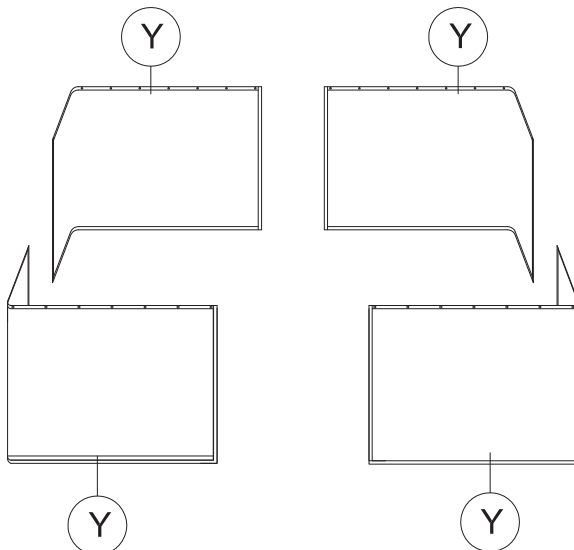

10' x 12' Metal Patio Gazebo

ASSEMBLY MANUAL OF CURTAINS

MODEL# : LGMF1596

Missing part? Damaged? Contact us via email at
domiservice01@outlook.com

Y 4x

V 52x

Hang up Solid Sidewalls to Outside Track

2