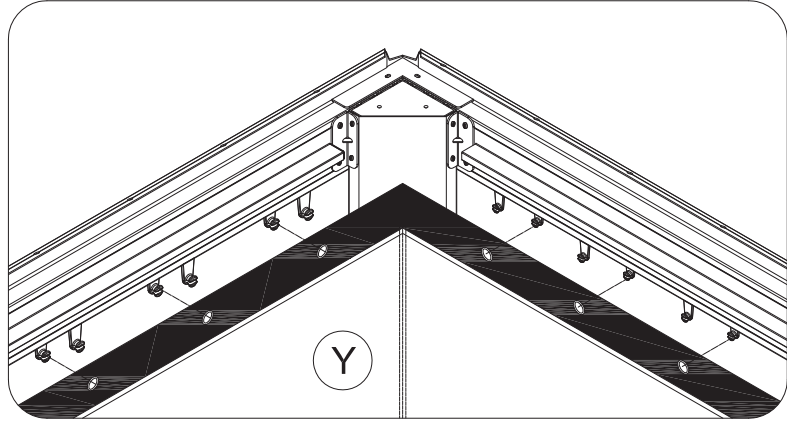

10' x 12' Metal Patio Gazebo

ASSEMBLY MANUAL OF CURTAINS

MODEL# : LGMF1596

Missing part? Damaged? Contact us via email at
domiservice01@outlook.com

Y 4x

V 52x

Hang up Solid Sidewalls to Outside Track

2