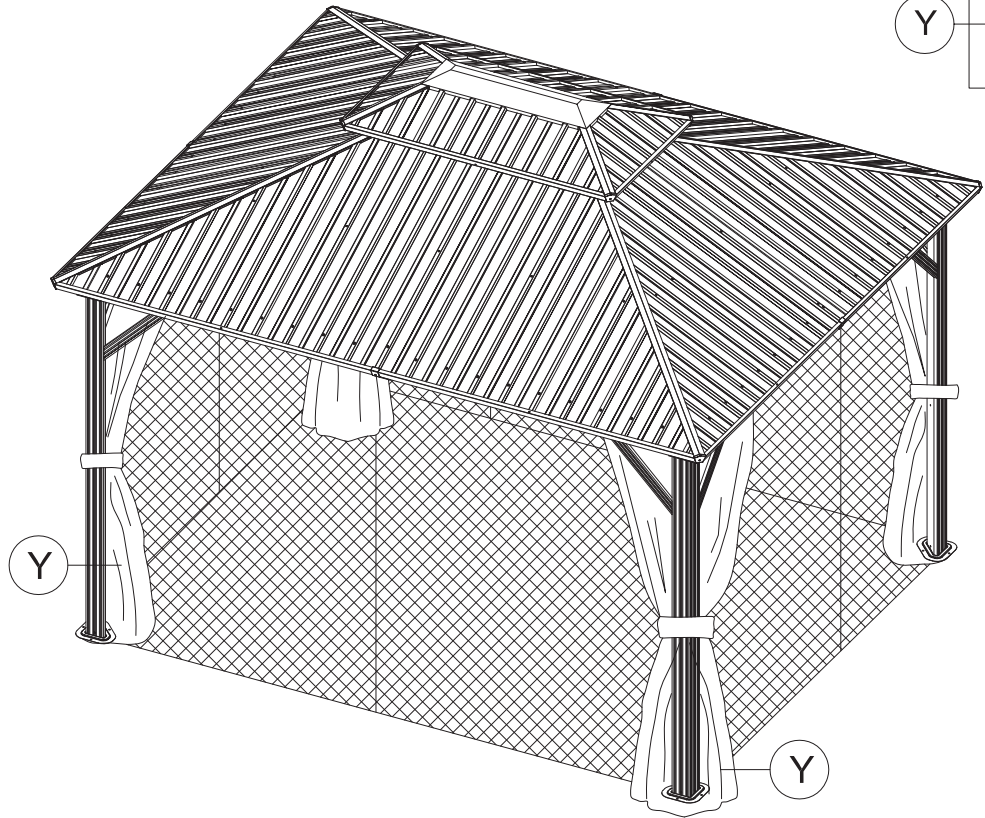

10' x 12' Metal Patio Gazebo

ASSEMBLY MANUAL OF CURTAINS

MODEL# : LGMF1596

Missing part? Damaged? Contact us via email at
domiservice01@outlook.com

Y 4x

V 52x

Hang up Solid Sidewalls to Outside Track

2