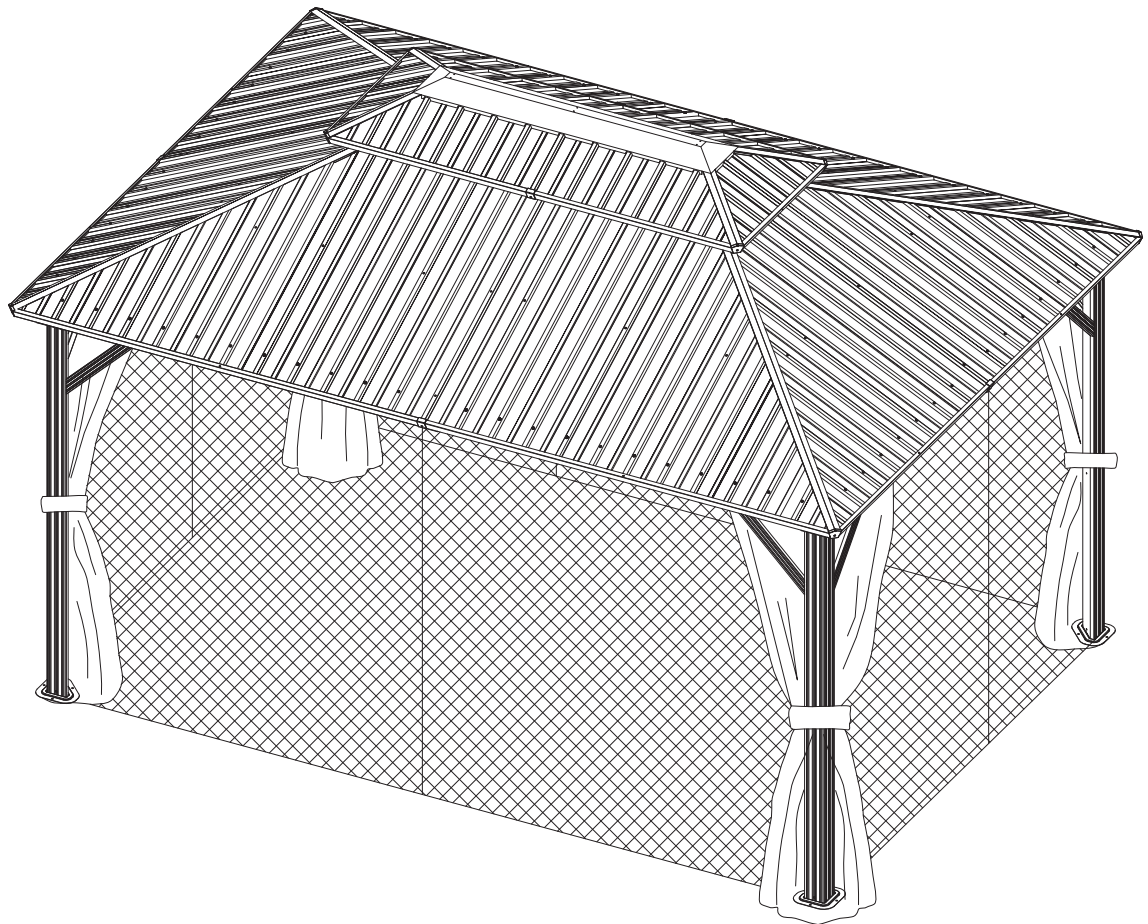

10' x 14' Metal Patio Gazebo

ASSEMBLY MANUAL OF CURTAINS

MODEL# : LGMF1597

Missing part? Damaged? Contact us via email at
domiservice01@outlook.com