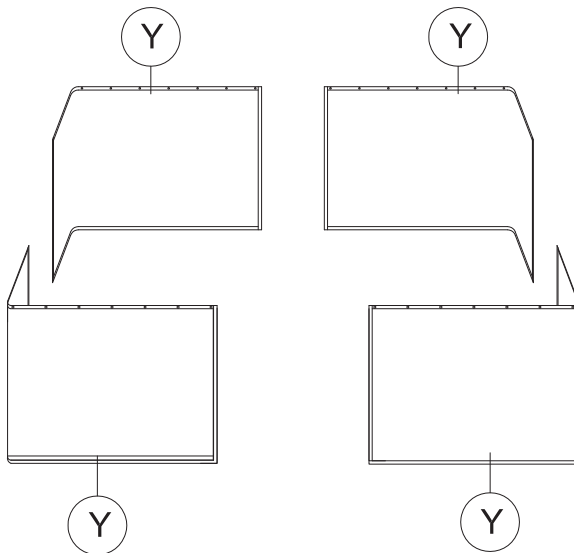

## ASSEMBLY MANUAL OF CURTAINS

MODEL# : LGMF1597

Missing part? Damaged? Contact us via email at  
[domiservice01@outlook.com](mailto:domiservice01@outlook.com)

Y 4x

V 56x

# Hang up Solid Sidewalls to **Outside Track**

1