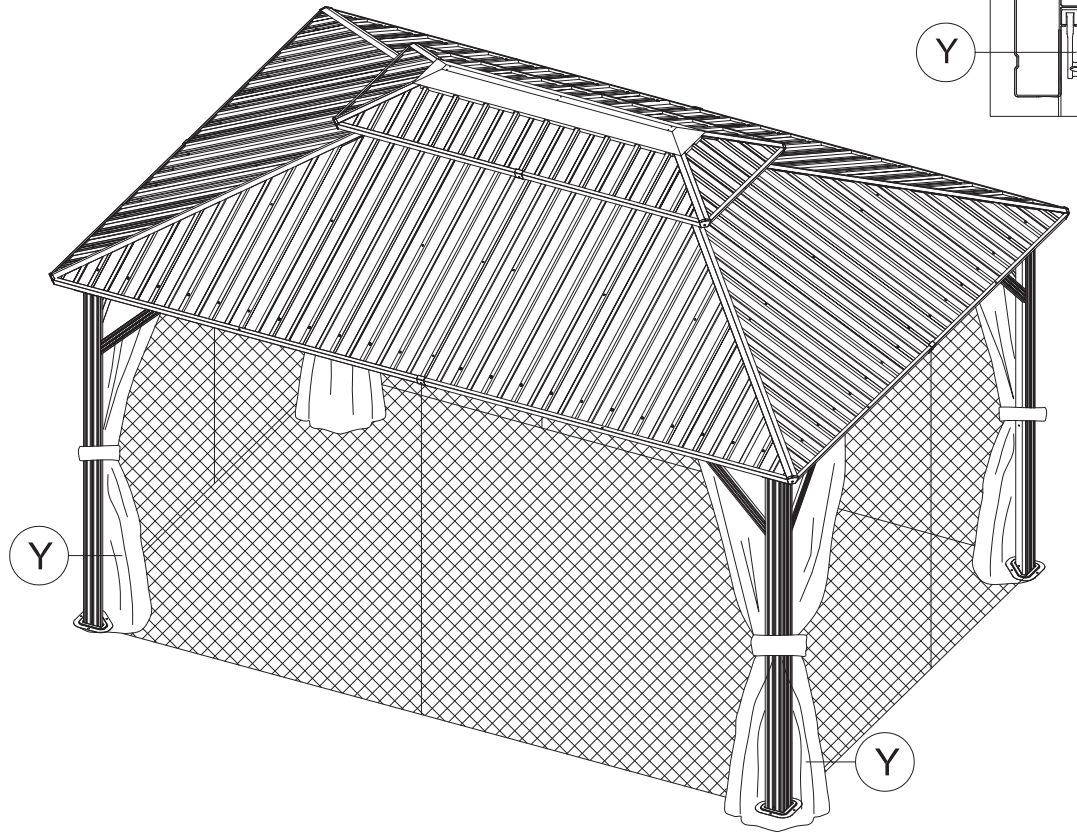

# 10' x 14' Metal Patio Gazebo

# Hang up Solid Sidewalls to **Outside Track**

1