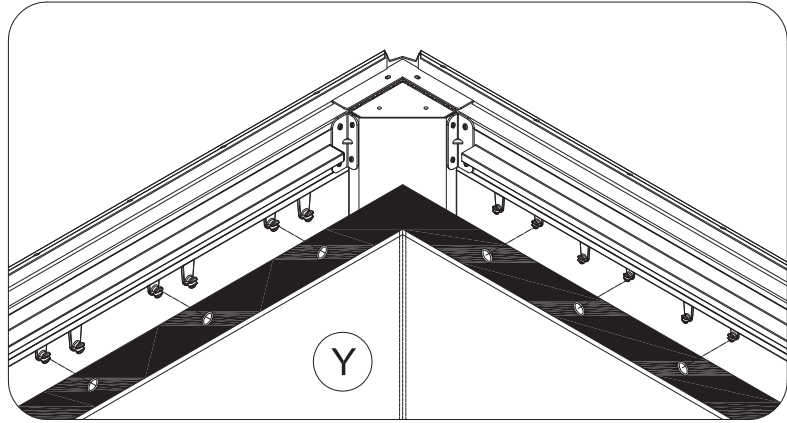

## ASSEMBLY MANUAL OF CURTAINS

MODEL# : LGMF1597

Missing part? Damaged? Contact us via email at  
[domiservice01@outlook.com](mailto:domiservice01@outlook.com)

Y 4x

V 56x

# Hang up Solid Sidewalls to **Outside Track**

1