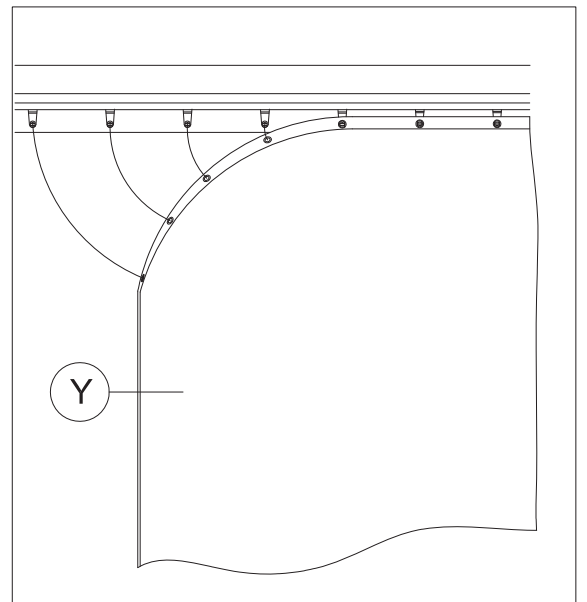

Y 4x

V 56x

Hang up Solid Sidewalls to **Outside Track**

1