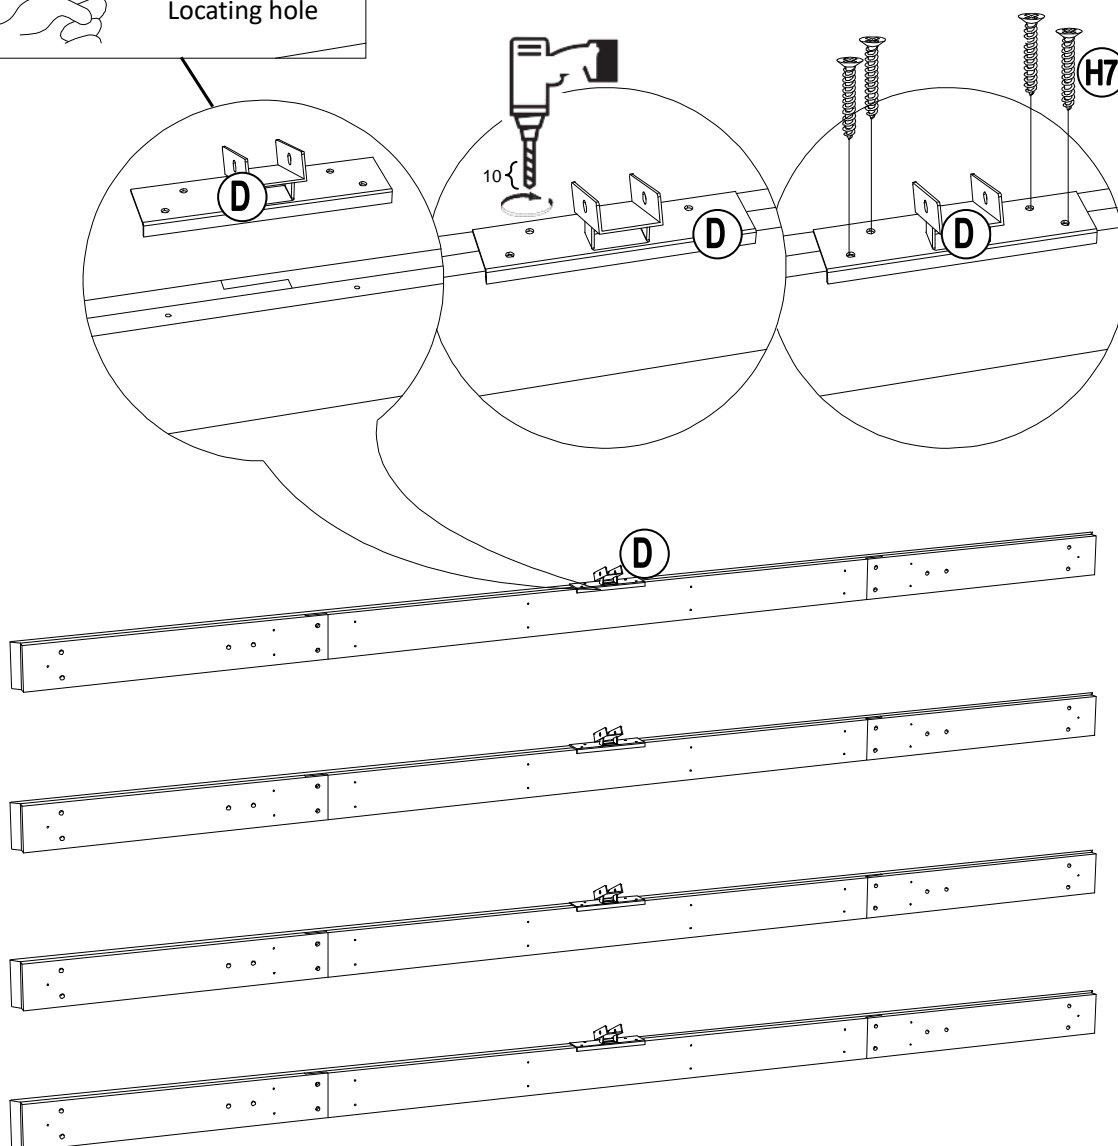

Hardware Pack					
Label	Part Number	Description	Qty	Add	Part Image
H1	H100010047	Bolt M6*20	172	9	
H2	H100010069	Bolt M6*35	5	1	
H3	H100010059	Bolt M6*45	8	1	
H4	H010010449	Bolt M10*205	8	1	
H5	H100010054	Bolt M8*25	24	2	
H6	H100010055	Bolt M8*35	16	1	
H7	H030050058	Screw M5*30	64	4	
H8	H030050057	Screw M5*40	56	3	
H9	H030030010	Bolt M8*35	16	1	
H10	H030010031	Screw M10*80	8	1	
H11	H050080007	Flat Washer M8	16	1	
H12	H050080008	Flat Washer M10	24	2	
H13	H040050026	Non-slip Nuts M10	8	1	

1

2

Country of Origin: China

3

Country of Origin: China

4

5

6

7

8

Assembly Tip on Step 8:

Please measure to make sure the length of d1 is equal to d2 before moving to next step to ensure a square frame and best results. Keep the beam at right angles to the post, the post at right angles to the ground, and keep the beam horizontal.