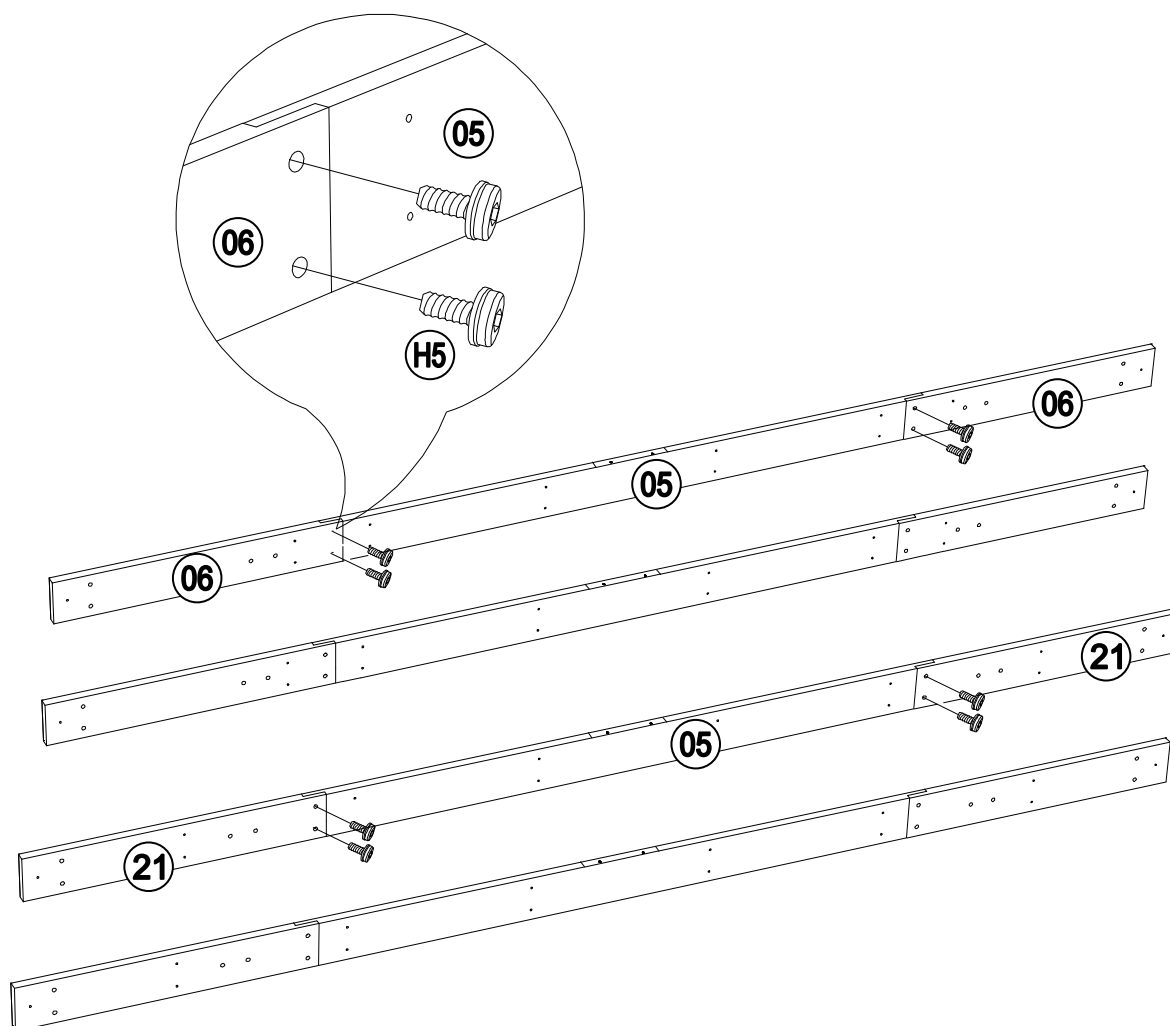

2

Country of Origin: China