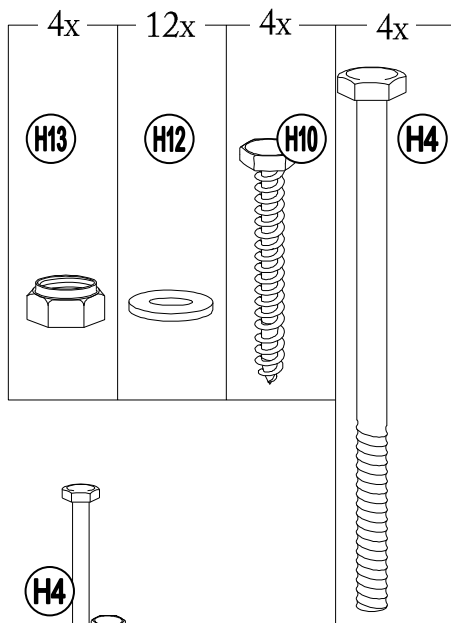

Hardware Pack					
Label	Part Number	Description	Qty	Add	Part Image
H1	H100010047	Bolt M6*20	172	9	
H2	H100010069	Bolt M6*35	5	1	
H3	H100010059	Bolt M6*45	8	1	
H4	H010010449	Bolt M10*205	8	1	
H5	H100010054	Bolt M8*25	24	2	
H6	H100010055	Bolt M8*35	16	1	
H7	H030050058	Screw M5*30	64	4	
H8	H030050057	Screw M5*40	56	3	
H9	H030030010	Bolt M8*35	16	1	
H10	H030010031	Screw M10*80	8	1	
H11	H050080007	Flat Washer M8	16	1	
H12	H050080008	Flat Washer M10	24	2	
H13	H040050026	Non-slip Nuts M10	8	1	

1

2

Country of Origin: China

3

Country of Origin: China

4

5

6

7

8

Assembly Tip on Step 8:

Please measure to make sure the length of d1 is equal to d2 before moving to next step to ensure a square frame and best results. Keep the beam at right angles to the post, the post at right angles to the ground, and keep the beam horizontal.