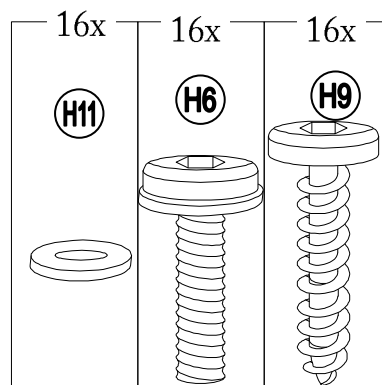

Hardware Pack					
Label	Part Number	Description	Qty	Add	Part Image
H1	H100010047	Bolt M6*20	172	9	
H2	H100010069	Bolt M6*35	5	1	
H3	H100010059	Bolt M6*45	8	1	
H4	H010010449	Bolt M10*205	8	1	
H5	H100010054	Bolt M8*25	24	2	
H6	H100010055	Bolt M8*35	16	1	
H7	H030050058	Screw M5*30	64	4	
H8	H030050057	Screw M5*40	56	3	
H9	H030030010	Bolt M8*35	16	1	
H10	H030010031	Screw M10*80	8	1	
H11	H050080007	Flat Washer M8	16	1	
H12	H050080008	Flat Washer M10	24	2	
H13	H040050026	Non-slip Nuts M10	8	1	

7

8

Assembly Tip on Step 8:

Please measure to make sure the length of d1 is equal to d2 before moving to next step to ensure a square frame and best results. Keep the beam at right angles to the post, the post at right angles to the ground, and keep the beam horizontal.