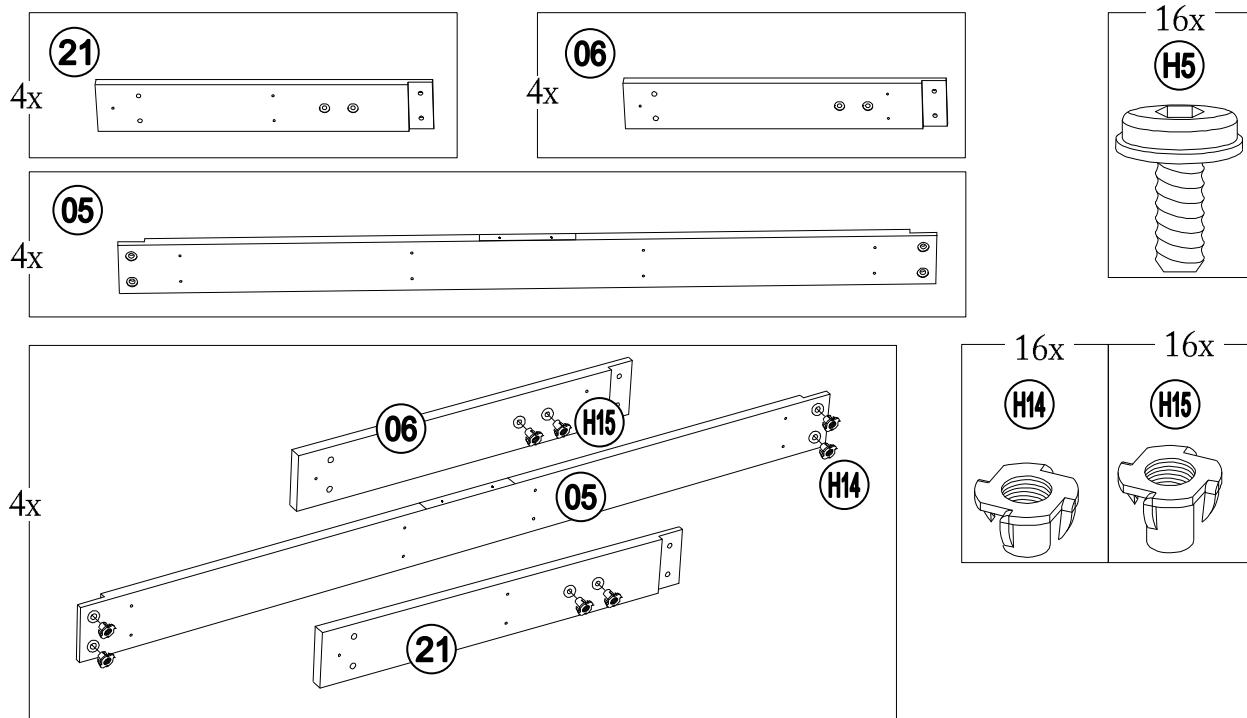

2

Country of Origin: China