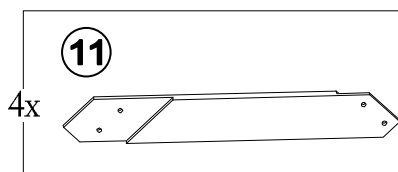

8

Assembly Tip on Step 8:

Please measure to make sure the length of d1 is equal to d2 before moving to next step to ensure a square frame and best results. Keep the beam at right angles to the post, the post at right angles to the ground, and keep the beam horizontal.