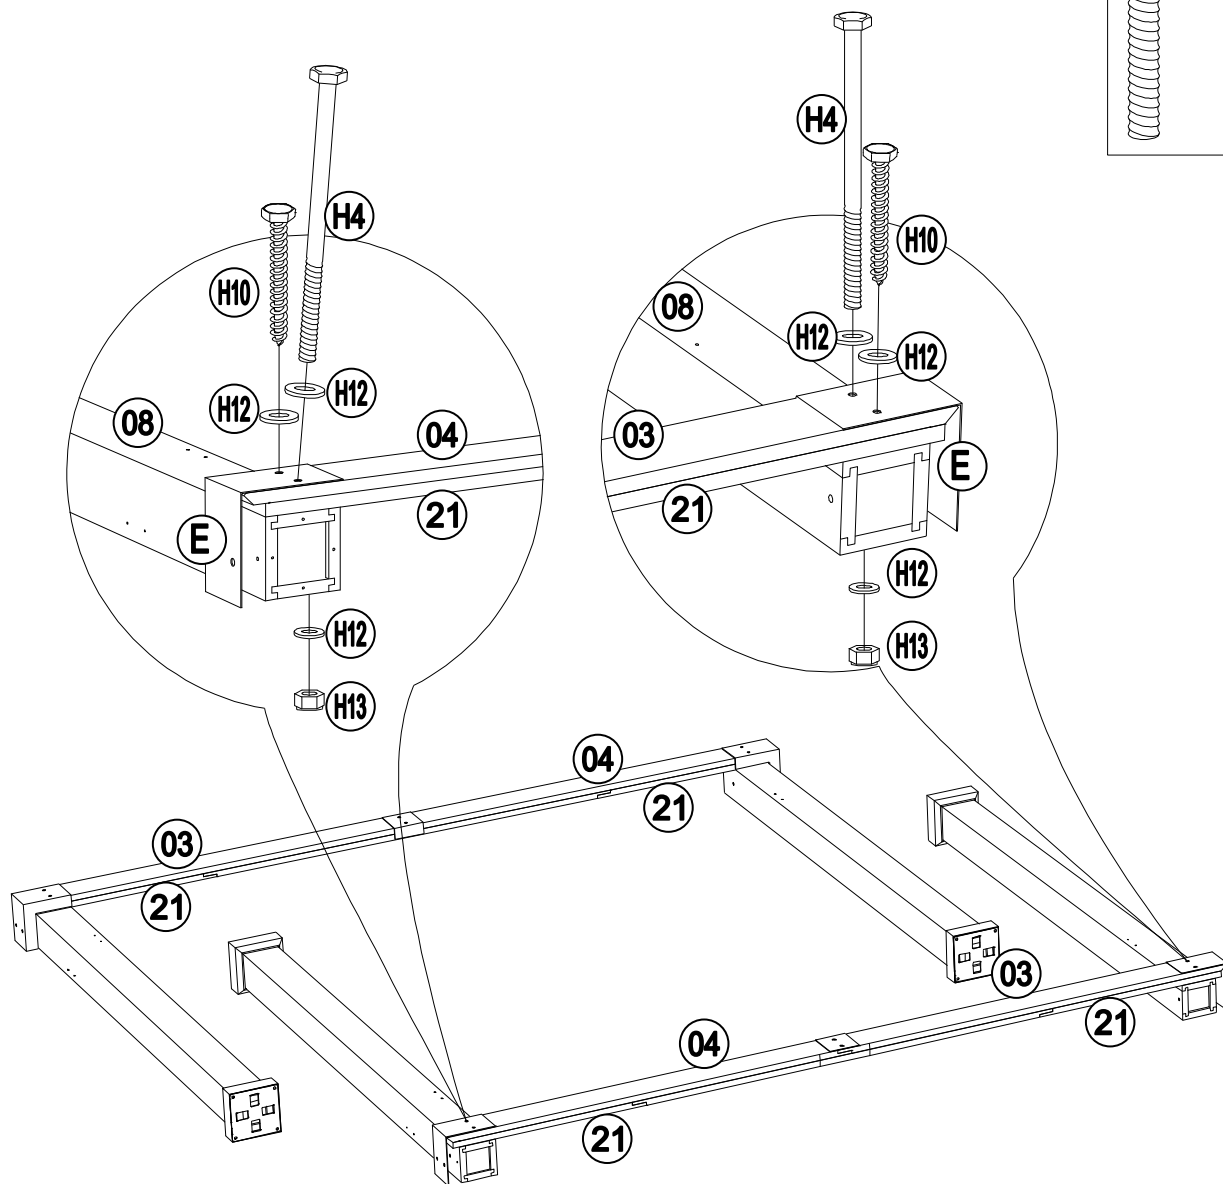

Hardware Pack					
Label	Part Number	Description	Qty	Add	Part Image
H1	H100010047	Bolt M6*20	172	9	
H2	H100010069	Bolt M6*35	5	1	
H3	H100010059	Bolt M6*45	8	1	
H4	H010010449	Bolt M10*205	8	1	
H5	H100010054	Bolt M8*25	24	2	
H6	H100010055	Bolt M8*35	16	1	
H7	H030050058	Screw M5*30	64	4	
H8	H030050057	Screw M5*40	56	3	
H9	H030030010	Bolt M8*35	16	1	
H10	H030010031	Screw M10*80	8	1	
H11	H050080007	Flat Washer M8	16	1	
H12	H050080008	Flat Washer M10	24	2	
H13	H040050026	Non-slip Nuts M10	8	1	

7

8

Assembly Tip on Step 8:

Please measure to make sure the length of d1 is equal to d2 before moving to next step to ensure a square frame and best results. Keep the beam at right angles to the post, the post at right angles to the ground, and keep the beam horizontal.