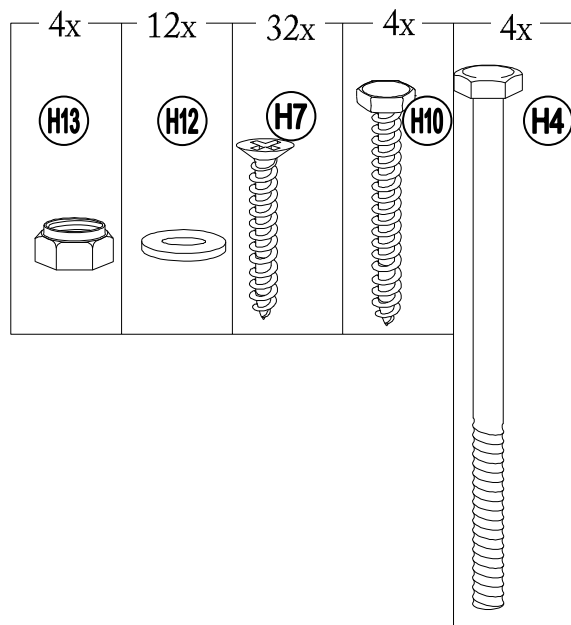

Hardware Pack					
Label	Part Number	Description	Qty	Add	Part Image
H1	H100010047	Bolt M6*20	172	9	
H2	H100010069	Bolt M6*35	5	1	
H3	H100010059	Bolt M6*45	8	1	
H4	H010010449	Bolt M10*205	8	1	
H5	H100010054	Bolt M8*25	24	2	
H6	H100010055	Bolt M8*35	16	1	
H7	H030050058	Screw M5*30	64	4	
H8	H030050057	Screw M5*40	56	3	
H9	H030030010	Bolt M8*35	16	1	
H10	H030010031	Screw M10*80	8	1	
H11	H050080007	Flat Washer M8	16	1	
H12	H050080008	Flat Washer M10	24	2	
H13	H040050026	Non-slip Nuts M10	8	1	

Country of Origin: China

H14	H040090004	T-Nut M8*8	24	2	
H15	H040090005	T-Nut M8*20	16	1	
H16	H090990002	M3 Drill	2	0	
HS	H070010003	Stake $\Phi 8*180$	8	0	
HW1	H090010017	M6 Wrench	2	0	
HW2	H090030005	Allen Key M8	1	0	
HW3	H090010015	M10 Wrench	2	0	

1

2

Country of Origin: China

3

Country of Origin: China

4

5

6

7

8

Assembly Tip on Step 8:

Please measure to make sure the length of d1 is equal to d2 before moving to next step to ensure a square frame and best results. Keep the beam at right angles to the post, the post at right angles to the ground, and keep the beam horizontal.