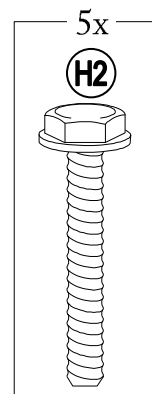

**Measure Distance**

EXPLODED DRAWING

Country of Origin: China

Parts List

Label	Part Number	Description	Qty	Part Image
08	P000200227	Post	4	
10	P005000200	Arc Support 1	4	
11	P005000201	Arc Support 2	4	
03	P000400508	Outer Left Beam	4	
04	P000400509	Outer Right Beam	4	
05	P000400510	Inner Long Beam	4	
06	P000400512	Inner Short Beam (Short Side)	4	
21	P000400960	Inner Short Beam (Long Side)	4	
A	P00610021602	Base Cover	4	
B	P00010025802	Base	4	
C	P00560042801	Decorative (Middle)	4	
D	P00050025102	Middle Beam Connector	4	
E	P00560042901	Decorative (Conner)	4	
F	P00050024802	Slanting Beam Connector	4	
J	P00050157401	Big Roof Short Connector Tube	4	

Hardware Pack					
Label	Part Number	Description	Qty	Add	Part Image
H1	H100010047	Bolt M6*20	172	9	
H2	H100010069	Bolt M6*35	5	1	
H3	H100010059	Bolt M6*45	8	1	
H4	H010010449	Bolt M10*205	8	1	
H5	H100010054	Bolt M8*25	24	2	
H6	H100010055	Bolt M8*35	16	1	
H7	H030050058	Screw M5*30	64	4	
H8	H030050057	Screw M5*40	56	3	
H9	H030030010	Bolt M8*35	16	1	
H10	H030010031	Screw M10*80	8	1	
H11	H050080007	Flat Washer M8	16	1	
H12	H050080008	Flat Washer M10	24	2	
H13	H040050026	Non-slip Nuts M10	8	1	

9

10

11

12

14

15

16

17