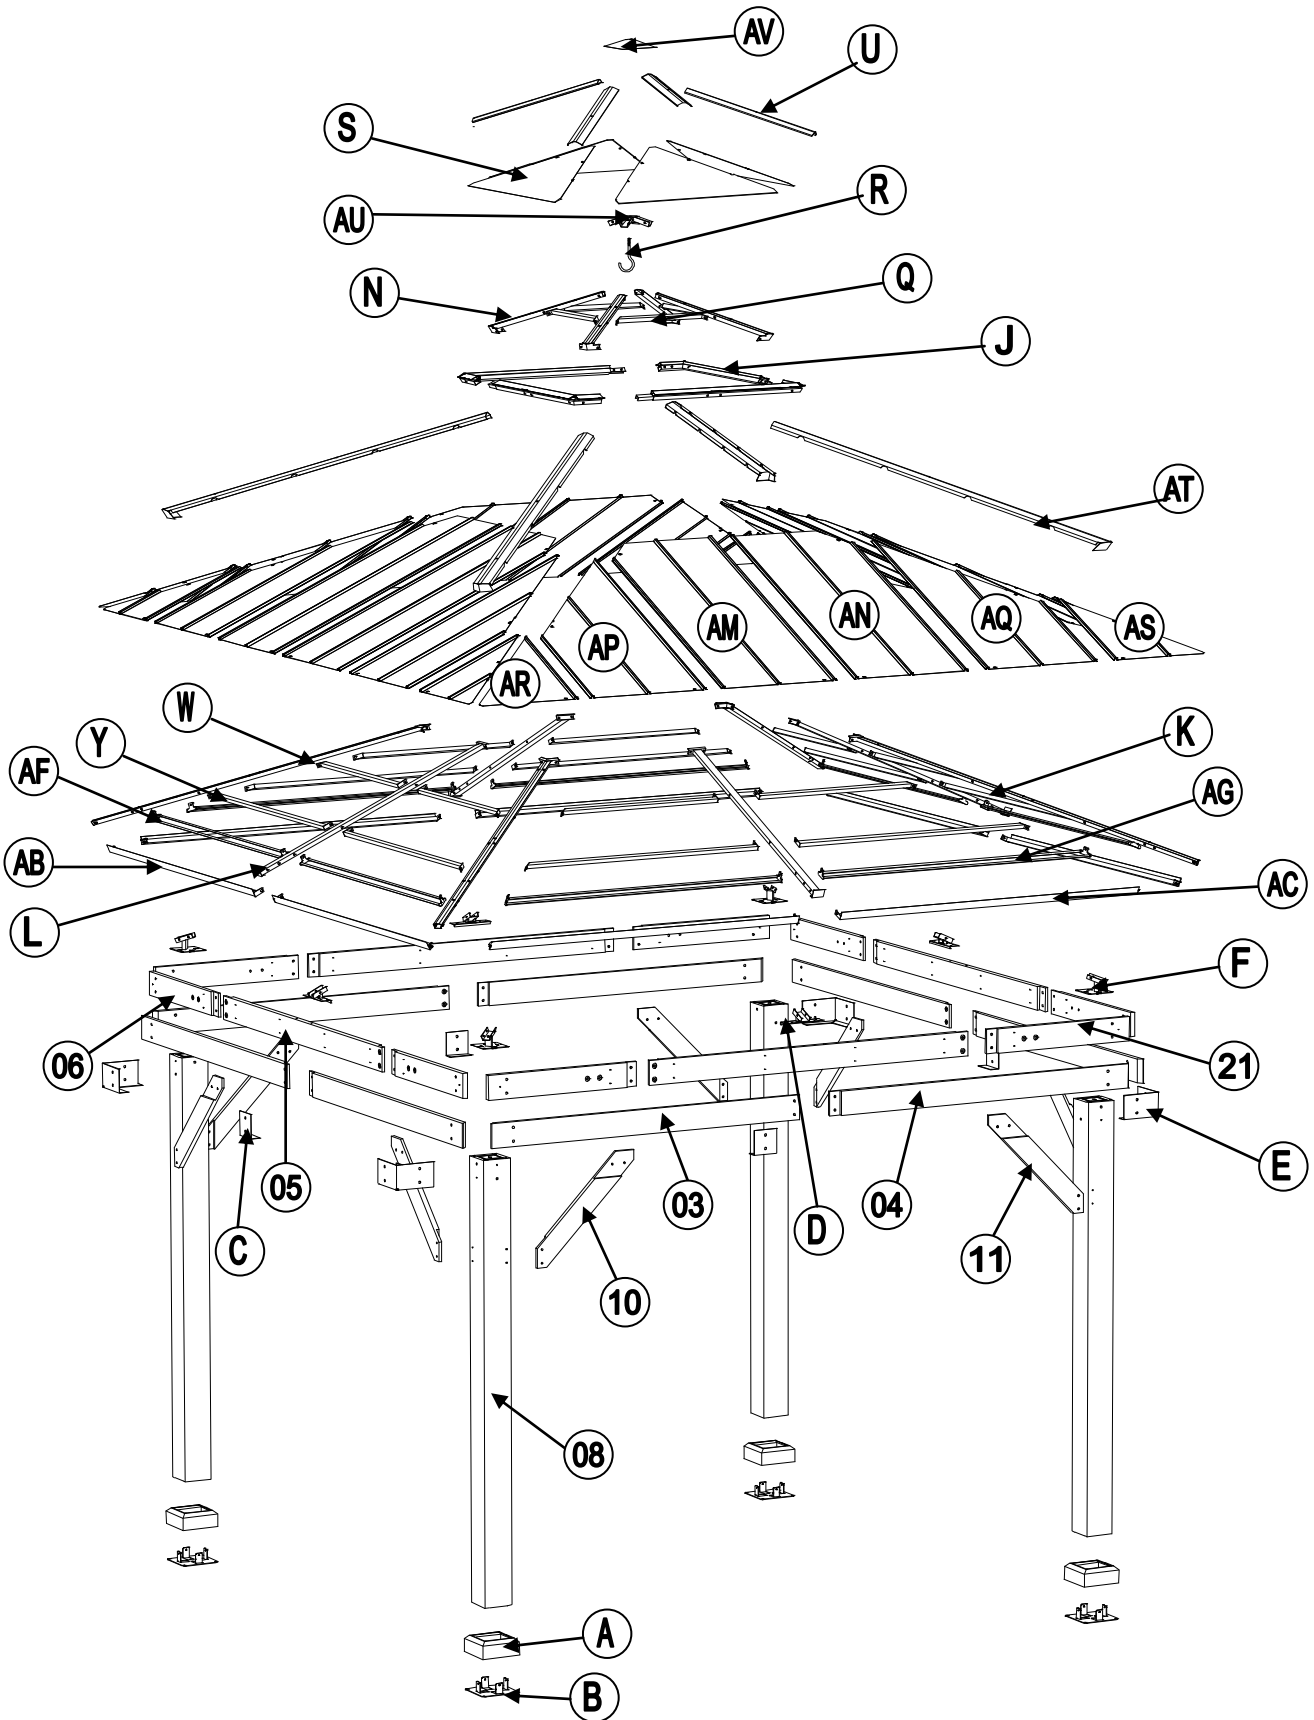

**Square Assembly**

Check that assembly is square before tightening bolts.

**Tighten Bolts**

Do not overtorque mounting bolts. Over-tightening may cause the wood to crack creating splinters and other structural damage.

**Measure Distance**

EXPLODED DRAWING

Country of Origin: China

Parts List

Label	Part Number	Description	Qty	Part Image
08	P000200227	Post	4	
10	P005000200	Arc Support 1	4	
11	P005000201	Arc Support 2	4	
03	P000400508	Outer Left Beam	4	
04	P000400509	Outer Right Beam	4	
05	P000400510	Inner Long Beam	4	
06	P000400512	Inner Short Beam (Short Side)	4	
21	P000400960	Inner Short Beam (Long Side)	4	
A	P00610021602	Base Cover	4	
B	P00010025802	Base	4	
C	P00560042801	Decorative (Middle)	4	
D	P00050025102	Middle Beam Connector	4	
E	P00560042901	Decorative (Conner)	4	
F	P00050024802	Slanting Beam Connector	4	
J	P00050157401	Big Roof Short Connector Tube	4	