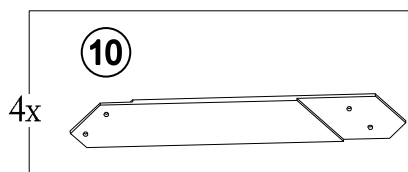

8

Assembly Tip on Step 8:

Please measure to make sure the length of d1 is equal to d2 before moving to next step to ensure a square frame and best results. Keep the beam at right angles to the post, the post at right angles to the ground, and keep the beam horizontal.