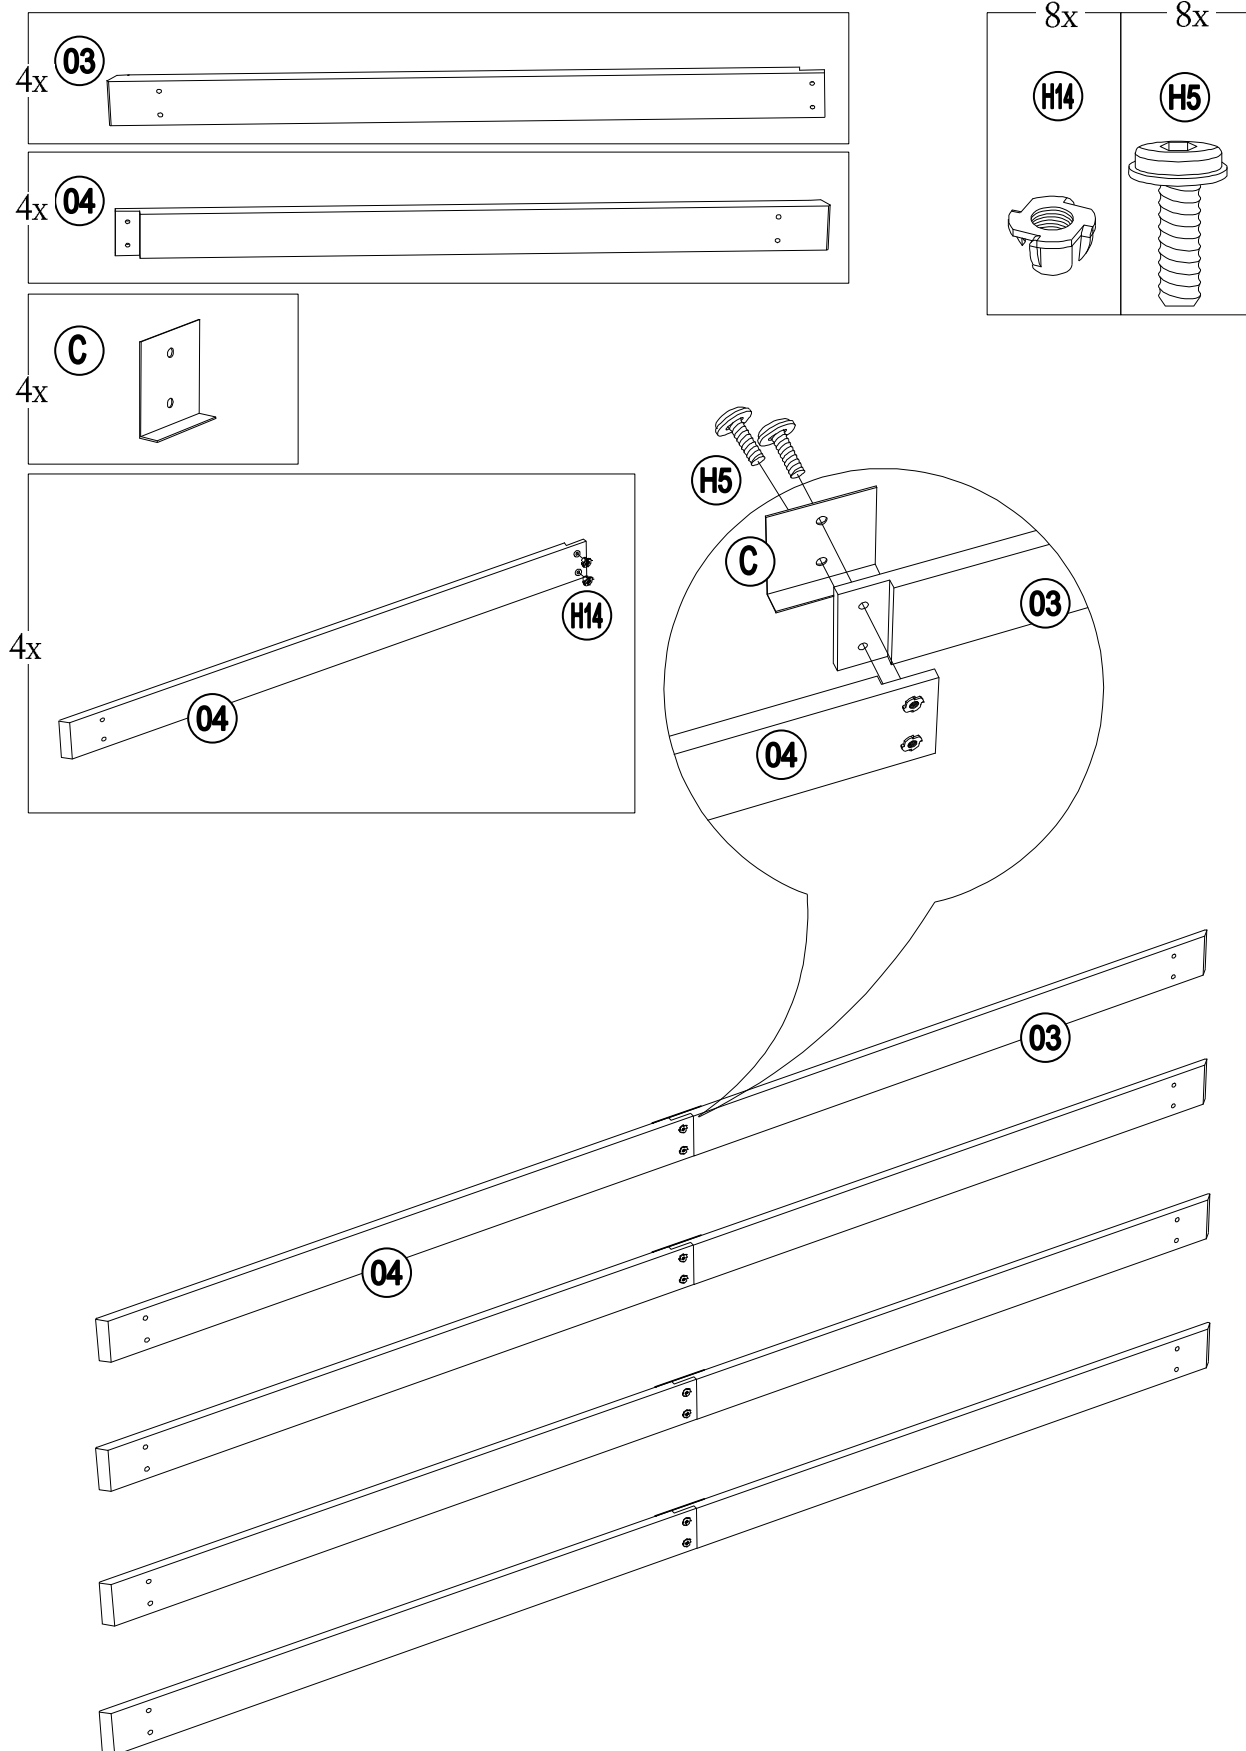

3

Country of Origin: China