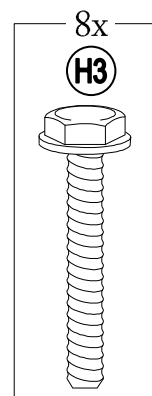

**Measure Distance**

EXPLODED DRAWING

Country of Origin: China

Parts List

Label	Part Number	Description	Qty	Part Image
08	P000200227	Post	4	
10	P005000200	Arc Support 1	4	
11	P005000201	Arc Support 2	4	
03	P000400508	Outer Left Beam	4	
04	P000400509	Outer Right Beam	4	
05	P000400510	Inner Long Beam	4	
06	P000400512	Inner Short Beam (Short Side)	4	
21	P000400960	Inner Short Beam (Long Side)	4	
A	P00610021602	Base Cover	4	
B	P00010025802	Base	4	
C	P00560042801	Decorative (Middle)	4	
D	P00050025102	Middle Beam Connector	4	
E	P00560042901	Decorative (Conner)	4	
F	P00050024802	Slanting Beam Connector	4	
J	P00050157401	Big Roof Short Connector Tube	4	

Hardware Pack					
Label	Part Number	Description	Qty	Add	Part Image
H1	H100010047	Bolt M6*20	172	9	
H2	H100010069	Bolt M6*35	5	1	
H3	H100010059	Bolt M6*45	8	1	
H4	H010010449	Bolt M10*205	8	1	
H5	H100010054	Bolt M8*25	24	2	
H6	H100010055	Bolt M8*35	16	1	
H7	H030050058	Screw M5*30	64	4	
H8	H030050057	Screw M5*40	56	3	
H9	H030030010	Bolt M8*35	16	1	
H10	H030010031	Screw M10*80	8	1	
H11	H050080007	Flat Washer M8	16	1	
H12	H050080008	Flat Washer M10	24	2	
H13	H040050026	Non-slip Nuts M10	8	1	

9

10

11

12

14

15

16

17

18

Country of Origin: China

19

20

21

22

23

24