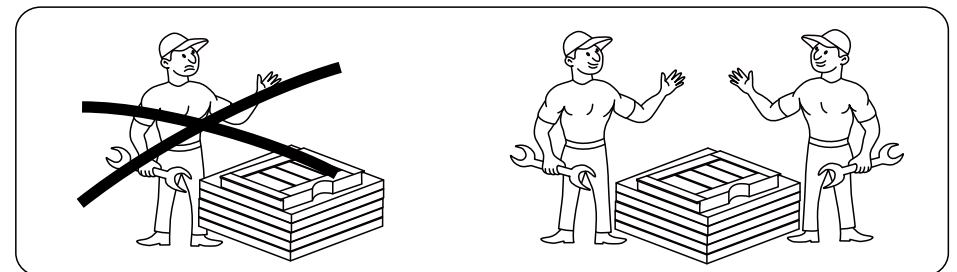

- Bitte lesen Sie die folgenden Hinweise sorgfältig und verwenden Sie den Artikel ordnungsgemäß entsprechend dieser Anleitung.
- Bewahren Sie die Anleitung auf. Wenn Sie den Artikel anderen Personen zur Nutzung überlassen, übergeben Sie bitte auch diese Bedienungs- und Montageanleitung.
- Die aufgeführten Warnhinweise, Vorsichtsmaßnahmen und Anweisungen in dieser Anleitung können nicht alle möglichen Bedingungen und Situationen abdecken, die bei der Benutzung des Artikels auftreten können. Bitte kontaktieren Sie uns über die E-Mail info@yaheetech.de wenn Sie weitere Informationen oder Hilfe benötigen.
- Dieser Artikel ist kein Klettergerüst für Kinder! Es besteht Verletzungsgefahr! Lassen Sie Kinder bitte nicht unbeaufsichtigt.
- Überprüfen Sie den Artikel vor Gebrauch auf mögliche Schäden. Verwenden Sie diesen nicht, wenn er verbogen, gerissen oder anderweitig beschädigt ist.
- Bei unsachgemäßer Belastung kann der Artikel nach vorne kippen.
- Die einwandfreie Funktion ist nur bei lot- und waagerechter Aufstellung gewährleistet. Positionieren Sie den Artikel stets auf einem ebenen flachen Untergrund.
- Stellen Sie den Artikel nicht in der Nähe von offenen Feuer- oder Hitzequellen auf! Es besteht Brandgefahr!
- Achten Sie beim Aufbau auf Ihre Finger und Hände, es besteht Quetschgefahr! Wir empfehlen das Tragen von Schutzhandschuhen.
- Verwenden Sie für die Reinigung keine zu aggressiven Reinigungsmittel.