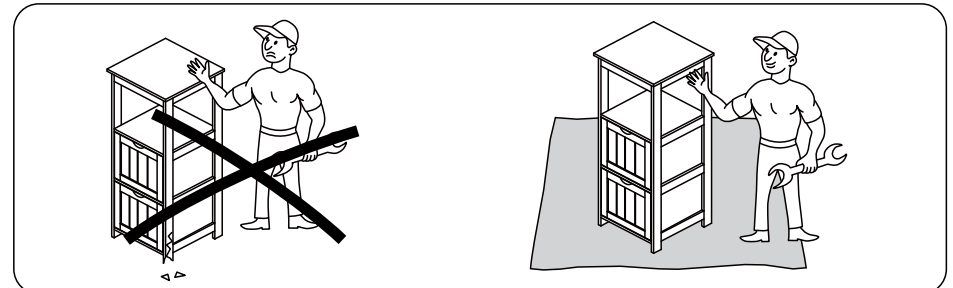

16 PANELS DOG PLAYPEN

(Model # 610615)

Assembly Instructions

Dear Customers,

Thank you for purchasing our product. Please read this instruction manual carefully after receiving this product. It will help you assemble this product quickly, safely and correctly. You can keep this manual for future reference.

USAGE AND SAFETY INSTRUCTION

- Please read the following instructions carefully and use the product in accordance with the manual.
- Keep the instruction well. Please give the product along with the Installation and Operating Instructions, if it is for other people to use.
- The warnings, cautions, and instructions listed in this manual may not cover all possible situations that may arise when using the product. Please contact us via e-mail info@yahee.com.cn if you need further information or help.
- This product is not a climbing frame for children's play, which could result in injury. Please do not leave children unattended.
- Check the item for possible damages before use. Do not use it if it is bent, cracked, or damaged.
- Improper loading can cause a tilt of the item.
- The normal functioning of the product can be guaranteed when it is in a vertical and horizontal position. Please always position the product on a level surface.
- Do not place the product near the fire or heat sources! Caution Fire Hazard
- Be careful of your hands when setting up! We recommend wearing protective gloves for assembly.
- Do not use corrosive cleaners for cleaning!