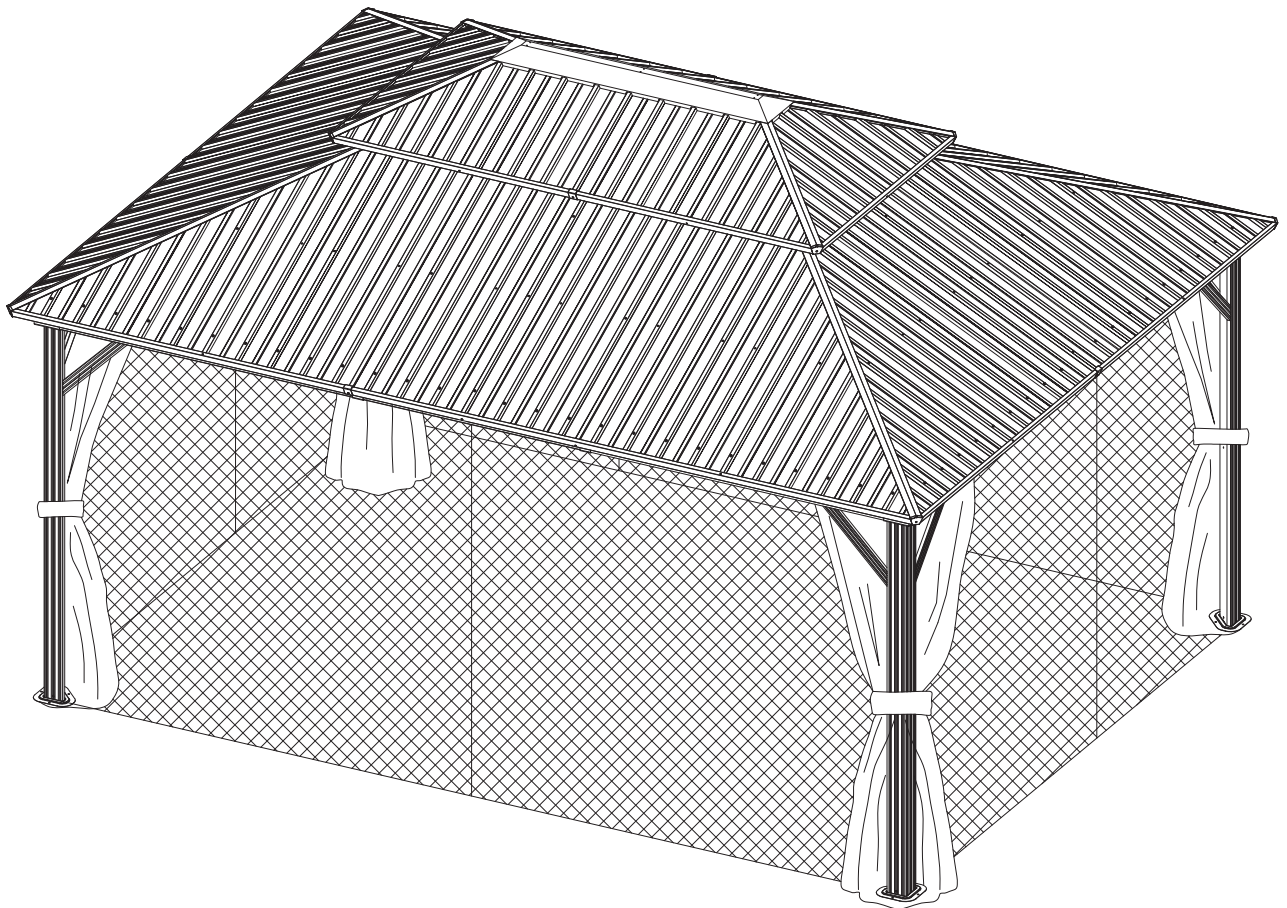

12' x 16' Metal Patio Gazebo

ASSEMBLY MANUAL OF CURTAINS

MODEL#: LGMF1598

Missing part? Damaged? Contact us via email at
domiservice01@outlook.com

Y 4x

V 64x

Hang up Solid Sidewalls to Outside Track

1