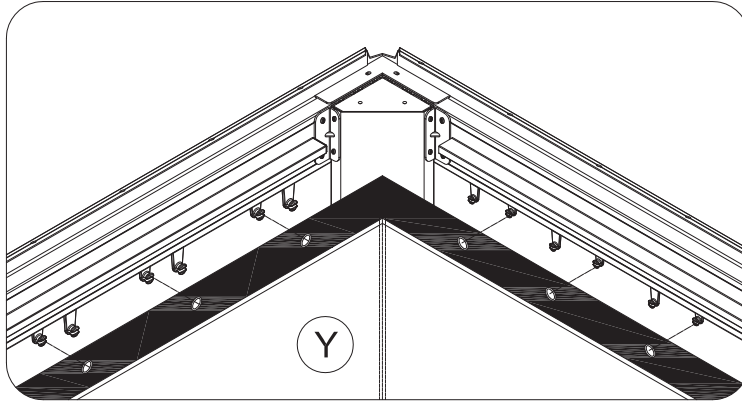

12' x 16' Metal Patio Gazebo

ASSEMBLY MANUAL OF CURTAINS

MODEL#: LGMF1598

Missing part? Damaged? Contact us via email at
domiservice01@outlook.com

Y 4x

V 64x

Hang up Solid Sidewalls to Outside Track

1