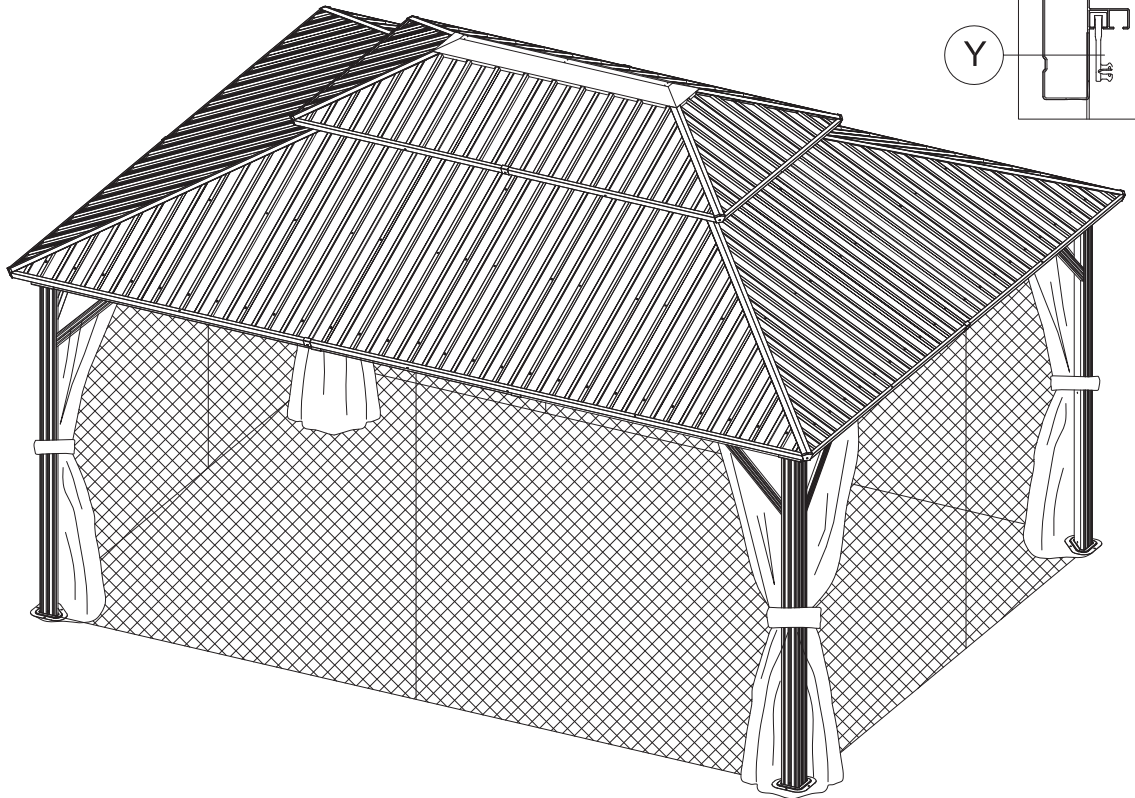

12' x 16' Metal Patio Gazebo

ASSEMBLY MANUAL OF CURTAINS

MODEL#: LGMF1598

Missing part? Damaged? Contact us via email at
domiservice01@outlook.com

Y 4x

V 64x

Hang up Solid Sidewalls to Outside Track

1