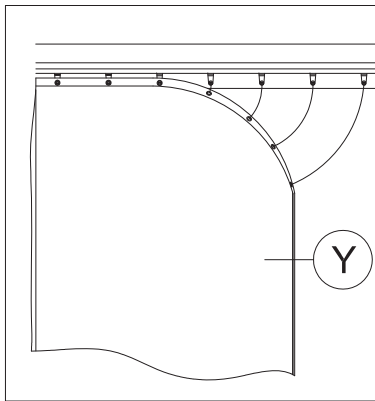

12' × 20' Metal Patio Gazebo

ASSEMBLY MANUAL OF CURTAINS

MODEL#: LGMF1595

Missing part? Damaged? Contact us via email at

domiservice01@outlook.com

Y 4x

Y3 2x

Hang up Solid Sidewalls to Outside Track