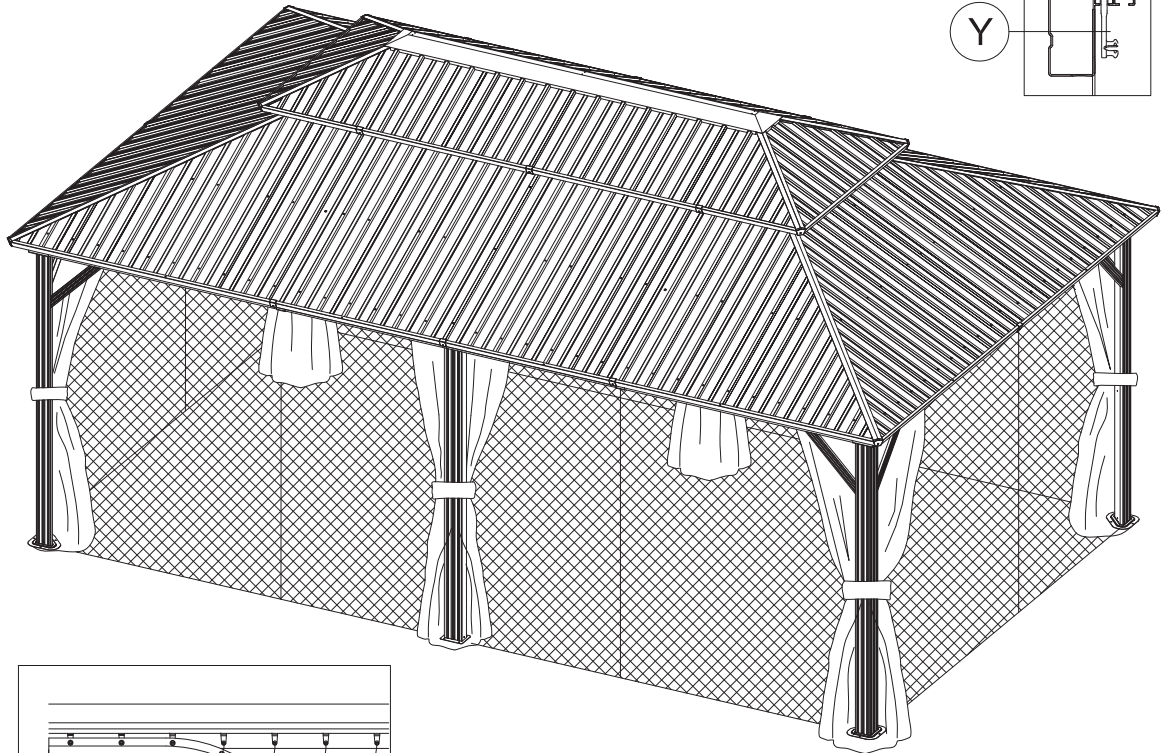

12' × 20' Metal Patio Gazebo

ASSEMBLY MANUAL OF CURTAINS

MODEL#: LGMF1595

Missing part? Damaged? Contact us via email at

domiservice01@outlook.com

Y 4x

Y3 2x

Hang up Solid Sidewalls to Outside Track