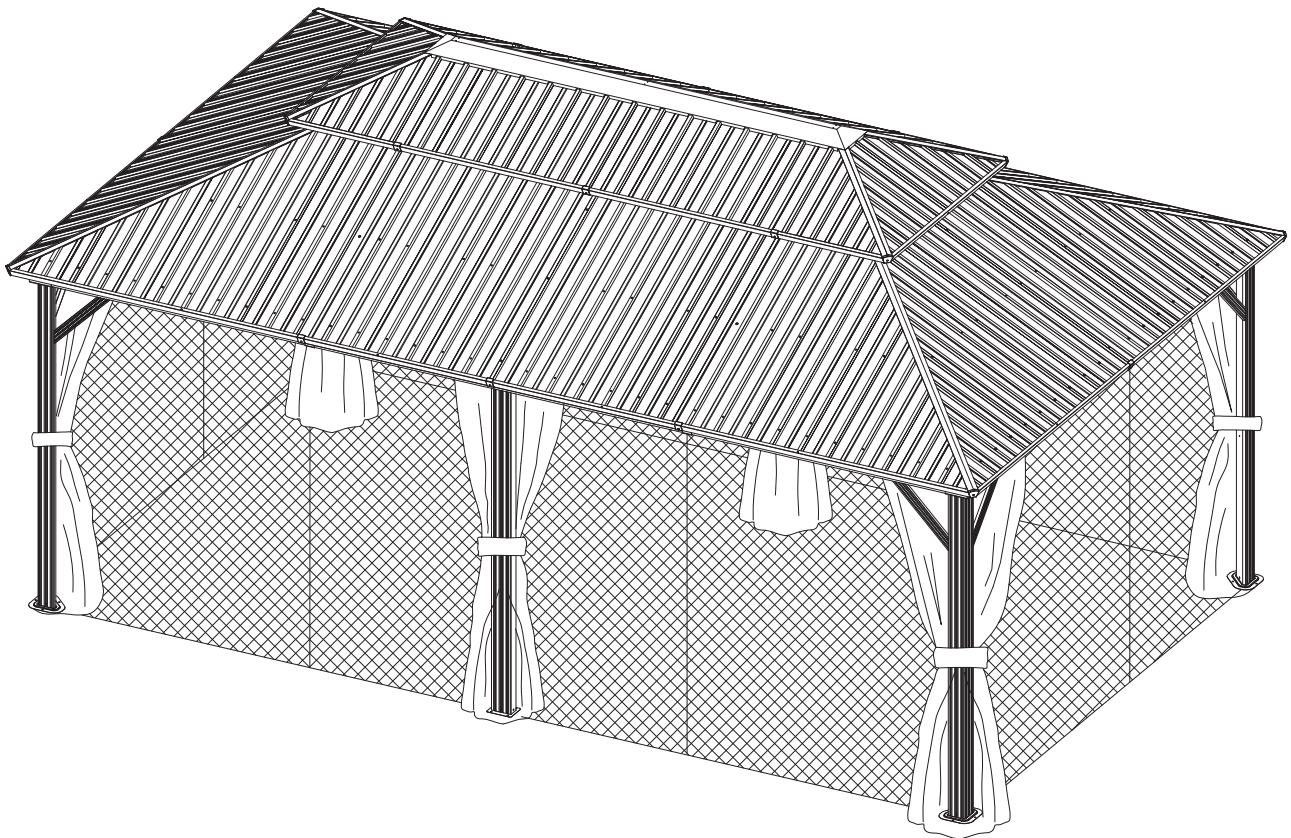

12' × 20' Metal Patio Gazebo

ASSEMBLY MANUAL OF CURTAINS

MODEL#: LGMF1595

Missing part? Damaged? Contact us via email at

domiservice01@outlook.com

Y 4x

Y3 2x

Hang up Solid Sidewalls to Outside Track