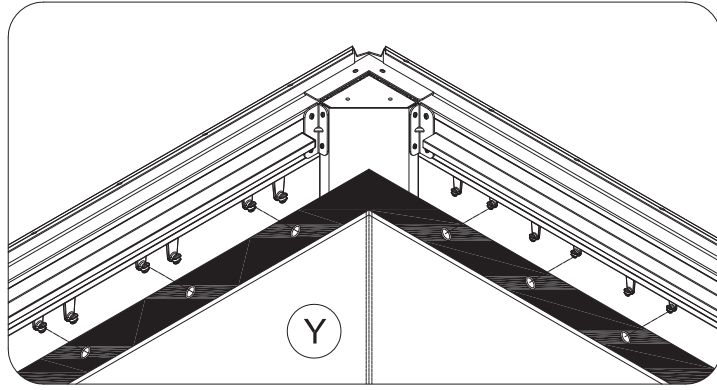

12' × 20' Metal Patio Gazebo

ASSEMBLY MANUAL OF CURTAINS

MODEL#: LGMF1595

Missing part? Damaged? Contact us via email at

domiservice01@outlook.com

Y 4x

Y3 2x

Hang up Solid Sidewalls to Outside Track