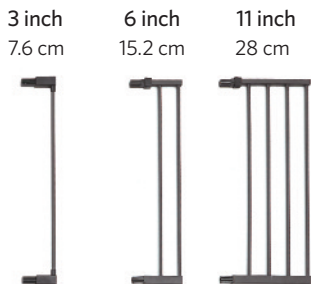

(Steel White)

Includes: (2) 3" Extensions
 Expand: 29.5-38 W x 39 H "
 75-96.5 W x 99 H cm
 Door: 19" W / 48.2 W cm
 Bar Spacing: 2.5" / 6.3 cm
 Weight: 14 lbs (16.5 w/carton)
 6.3 kg (7.4 w/carton)

(Steel Graphite)

Includes: (2) 3" Extensions
 Expand: 29.5-38 W x 39 H "
 75-96.5 W x 99 H cm
 Door: 19" W / 48.2 W cm
 Bar Spacing: 2.5" / 6.3 cm
 Weight: 14 lbs (16.5 w/carton)
 6.3 kg (7.4 w/carton)

Extensions:

(Steel White)

Extension: 3 inches
 Individual UPC: 1 each

Extension: 6 inches
 Individual UPC: 1 each

Extension: 11 inches
 Individual UPC: 1 each

Extension: 3 inches
 Individual UPC: 1 each

Extension: 6 inches
 Individual UPC: 1 each

Extension: 11 inches
 Individual UPC: 1 each

Master UPC: 10 each

Master UPC: 5 each

Master UPC: 5 each

Master UPC: 10 each

Master UPC: 5 each

Master UPC: 5 each

Extensions