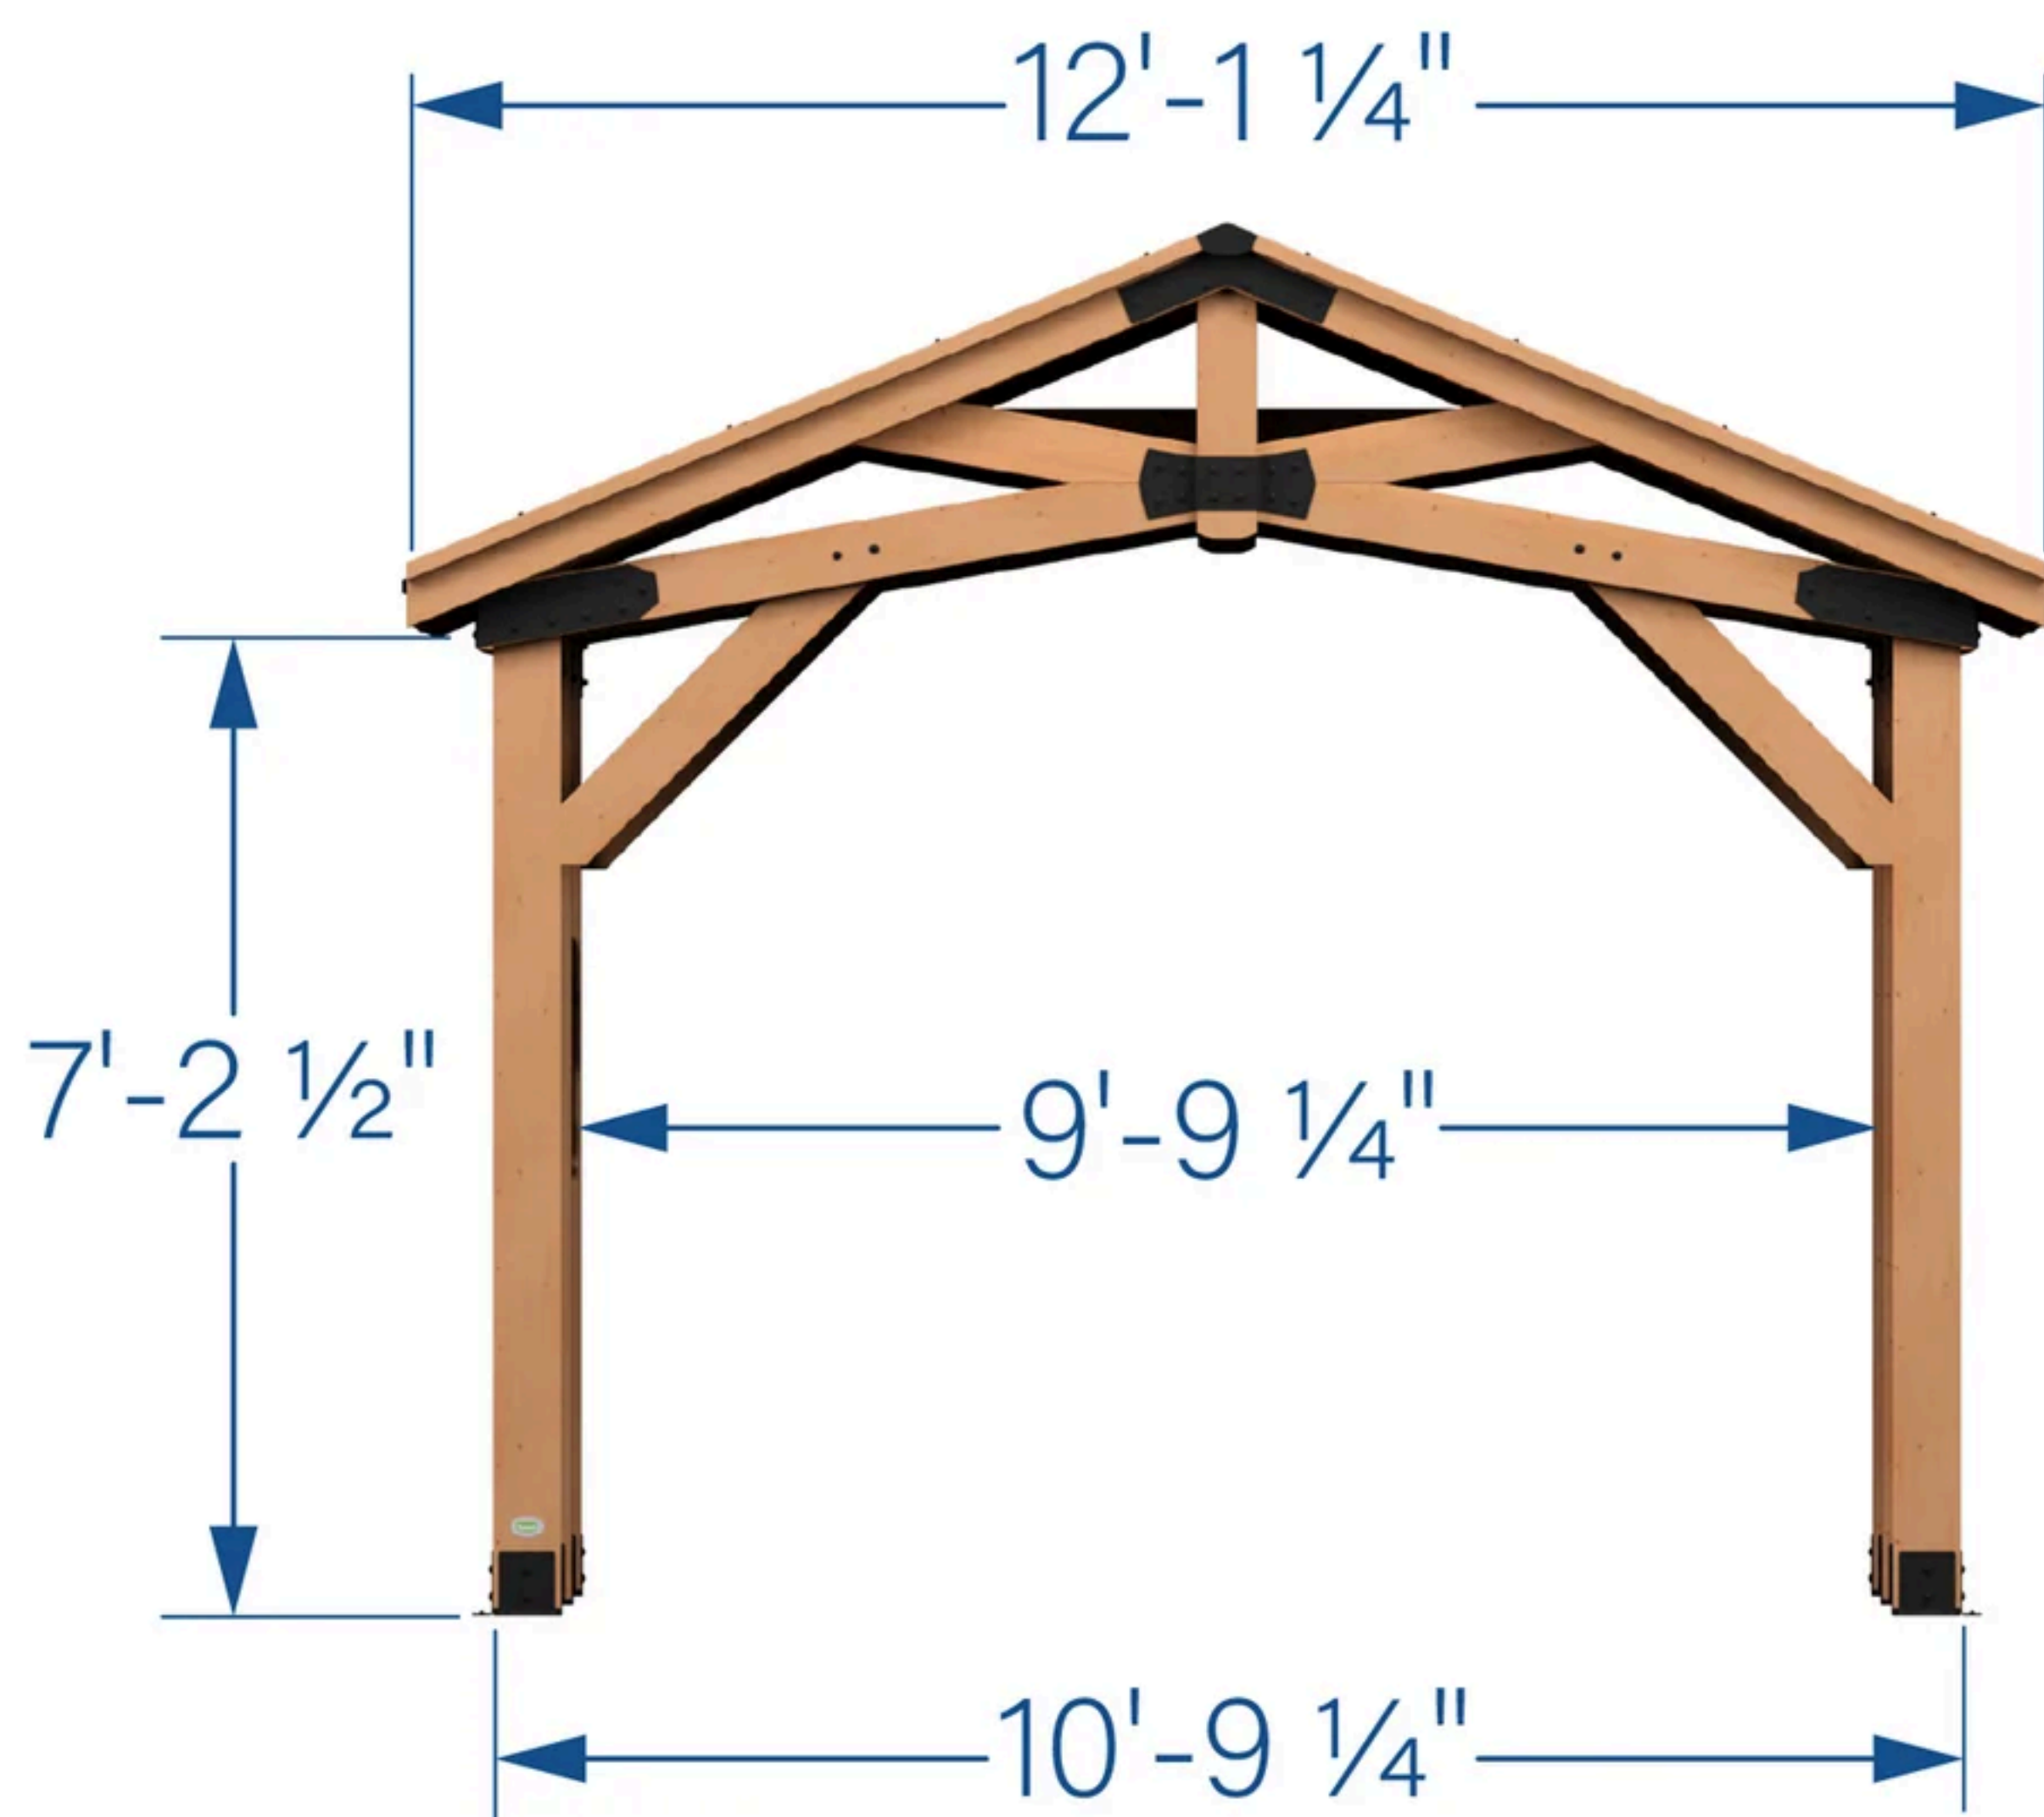

SIDE VIEW

FRONT VIEW

20X12 NORWOOD CARPORT GAZEBO