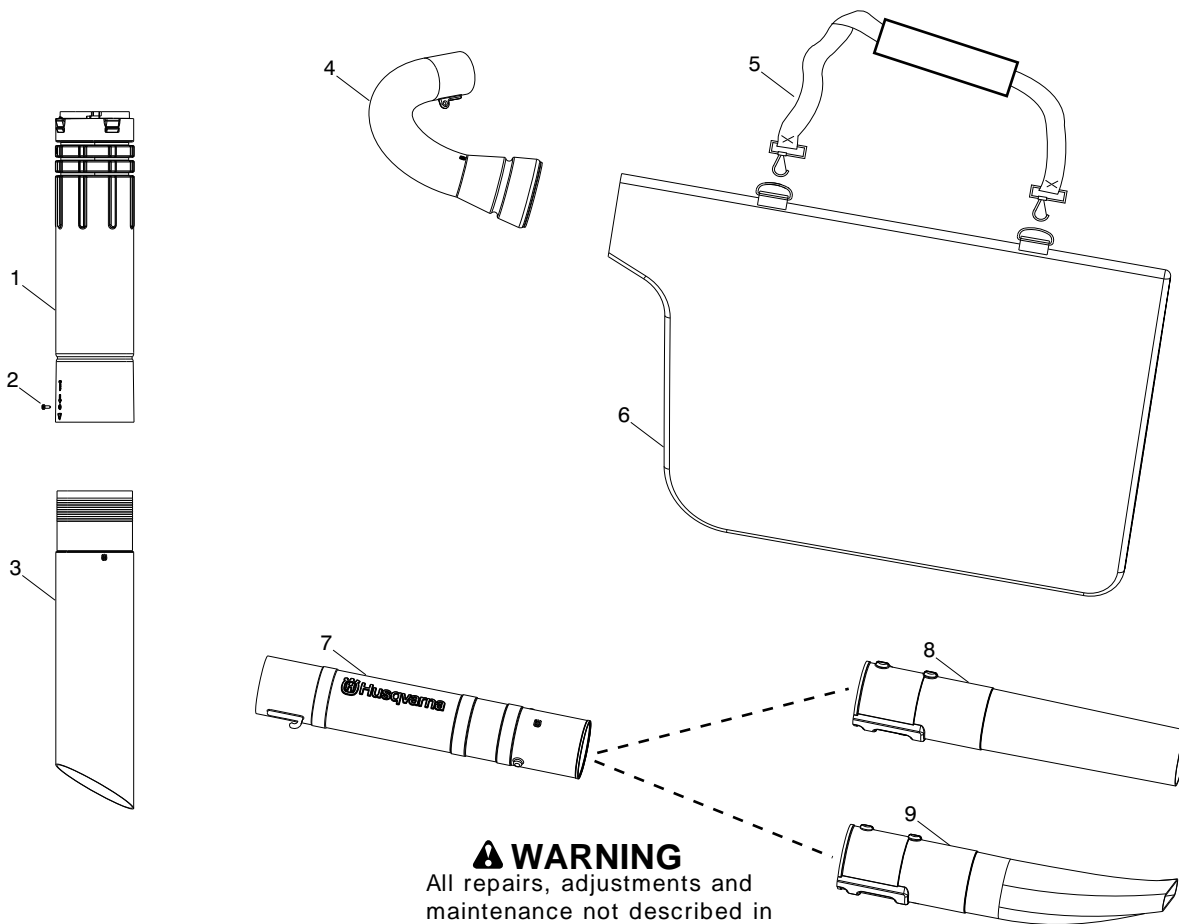

⚠ WARNING
All repairs, adjustments and maintenance not described in the Operator's Manual must be performed by Qualified Service Personnel.

Ref.	Part No.	Description	Ref.	Part No.	Description
1.	545111901	Assy - Muffler (Incl. 2,3,4,5)	23.	545108101	Module - Ignition
2.	545081813	Gasket - Muffler (kit)	24.	530016456	Screw
3.	545081810	Kit - Spark Screen (Incl. 5)	25.	545081814	Kit - Piston (Incl. 26,27)
4.	530058982	Bolt - Muffler	26.	530019283	Ring - Piston
5.	530015241	Screw	27.	530015162	Retainer - Piston pin
6.	545049301	Switch	28.	545081816	Kit - Crankshaft
7.	545128201	Protector - Switch	29.	545013401	Bearing
8.	952030249	Accy - Spark Plug (RCJ6-Y)	30.	545081815	Kit - Crankshaft seal
9.	★★★★★	Cylinder - Chrome	31.	545081813	Seal - Cylinder (kit)
10.	545132501	Boot - Carb.	32.	545068301	Cap - Bearing
11.	530016187	Screw	33.	530015940	Screw
12.	545133301	Plate - Carb.	34.	530015897	Screw
13.	545081813	Gasket - Carb. (kit)	35.	545081813	Kit - Gasket (Incl. 2,13,16,31)
14.	545081811	Kit - Carb. (Zama W37) (Incl. 13,16)	36.	545081860	Kit - Decal
15.	530047721	Bulb - Purge (Included with #30 on page 1)	Not Shown		
16.	545081813	Gasket - Airbox (kit)	545134803	Decal - Starter Cover	
17.	545109801	Base - Airbox			
18.	530016101	Nut - Carb screw			
19.	545112101	Filter - Air			
20.	545109601	Cover - Airbox			
21.	530059796	Assy - Airbox Knob			
22.	545108202	Assy - Leadwire			

⚠ WARNING

All repairs, adjustments and maintenance not described in the Operator's Manual must be performed by Qualified Service Personnel.

Ref.	Part No.	Description
1.	545131201	Assy - Upper vac tube with adapter
2.	545144101	Screw
3.	545119601	Tube - Lower vac
4.	575478801	Elbow - Vac
5.	545132903	Strap - Carrying
6.	545119801	Assy - Vac bag
7.	545140201	Assy - Tube - upper blower w/barrier
8.	545118001	Tube - Lower blower (round)
9.	545119501	Tube - Lower blower (flare)