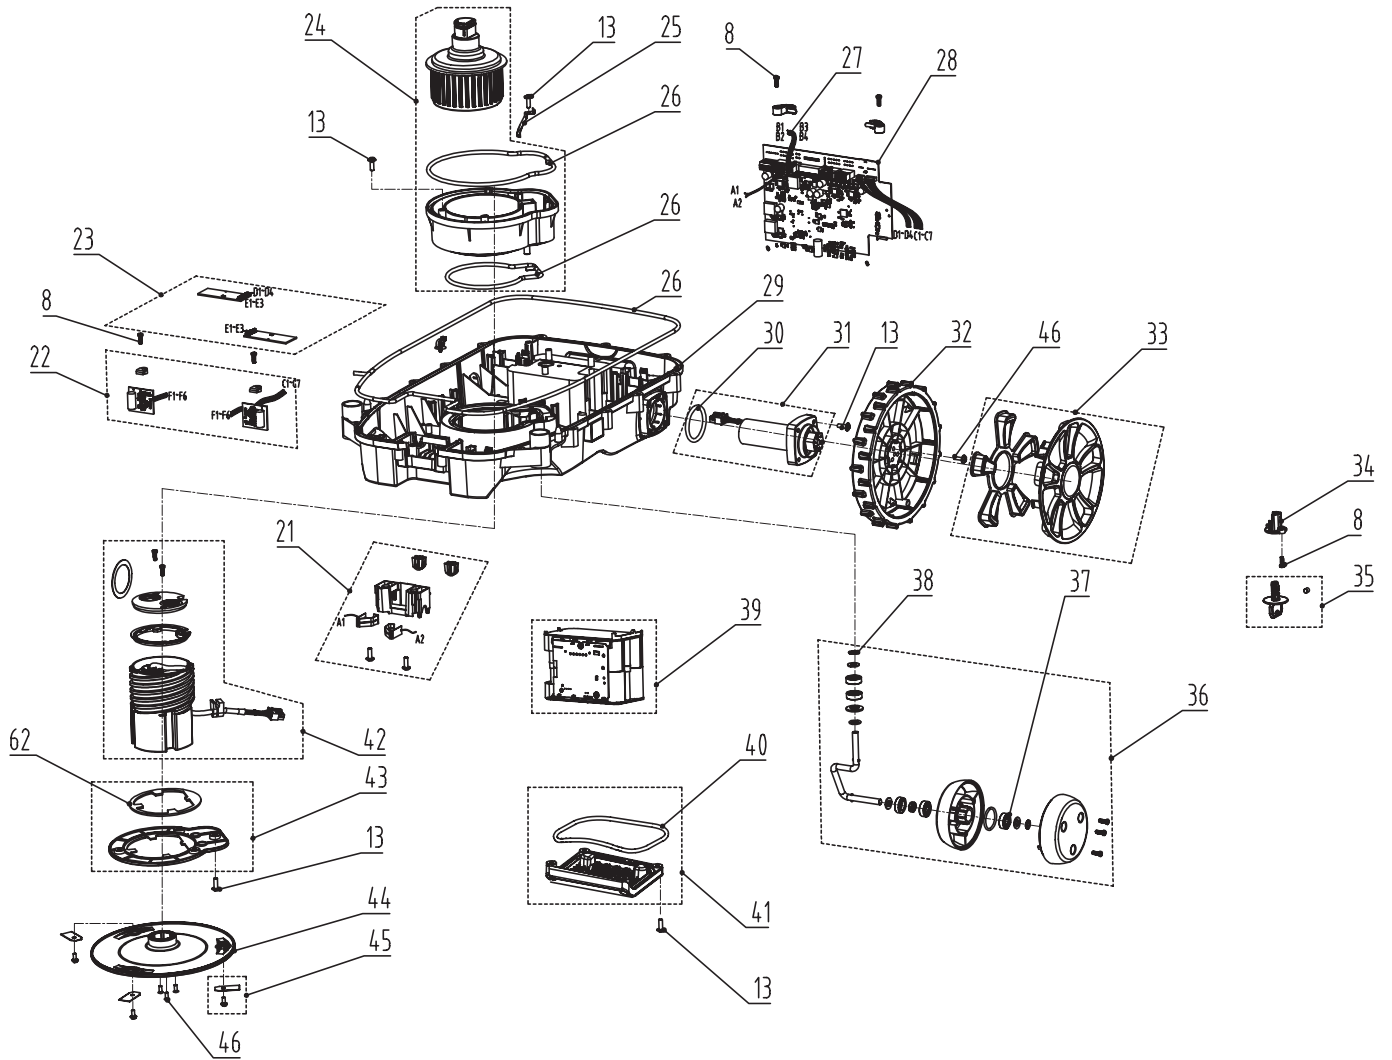

LOWER CHASSIS

ITEM NO.	PART NO.	DESCRIPTION
21	R0202412-00	Charging connector assembly
22	R0202367-00	Loop sensor assembly
23	R0202368-00	Lift sensor assembly
24	R0202369-00	Height adjustment nut assembly
25	R0202370-00	Height adjustment locker assembly
26	R0202371-00	Sealing strip assembly
27	R0202372-00	Battery extension cable assembly
28	R0202373-00	Main board assembly
29	R0202413-00	Chassis lower assembly
30	R0202375-00	O-ring assembly
31	R0202376-00	Wheel motor assembly
32	R0202414-00	Drive wheel assembly
33	R0202415-00	Drive wheel side assembly
34	R0202379-00	Disabling device holder assembly
35	R0202380-00	Disabling device assembly
36	R0202381-00	Support wheel assembly
37	R0202382-00	Ball bearing assembly (4PCS)
38	R0202383-00	Starlock washer assembly (10PCS)
39	R0202707-00	Battery assembly 24V 4Ah
40	R0202386-00	Battery sealing strip assembly
41	R0202710-00	Battery cover assembly (4Ah battery)
42	R0202388-00	Cutting motor assembly
43	R0202389-00	Height adjustment felt cover
44	R0202390-00	Blade disc assembly
45	R0202391-00	Blade assembly
	2957202	Blade assembly
46	R0202392-00	Screw PWT4X11 assembly (10PCS)