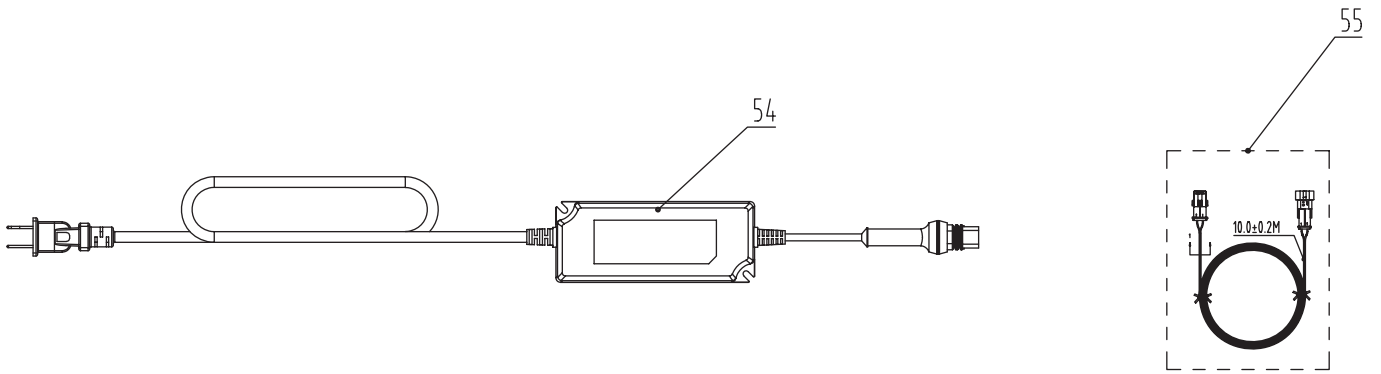

CHARGING ACCESSORIES

ITEM NO.	PART NO.	DESCRIPTION
54	R0202418-00	Power supply unit (US) 2.4A
	R0202693-00	Power supply unit (US) 1.3A
55	R0202400-00	Lower voltage cable, 10m