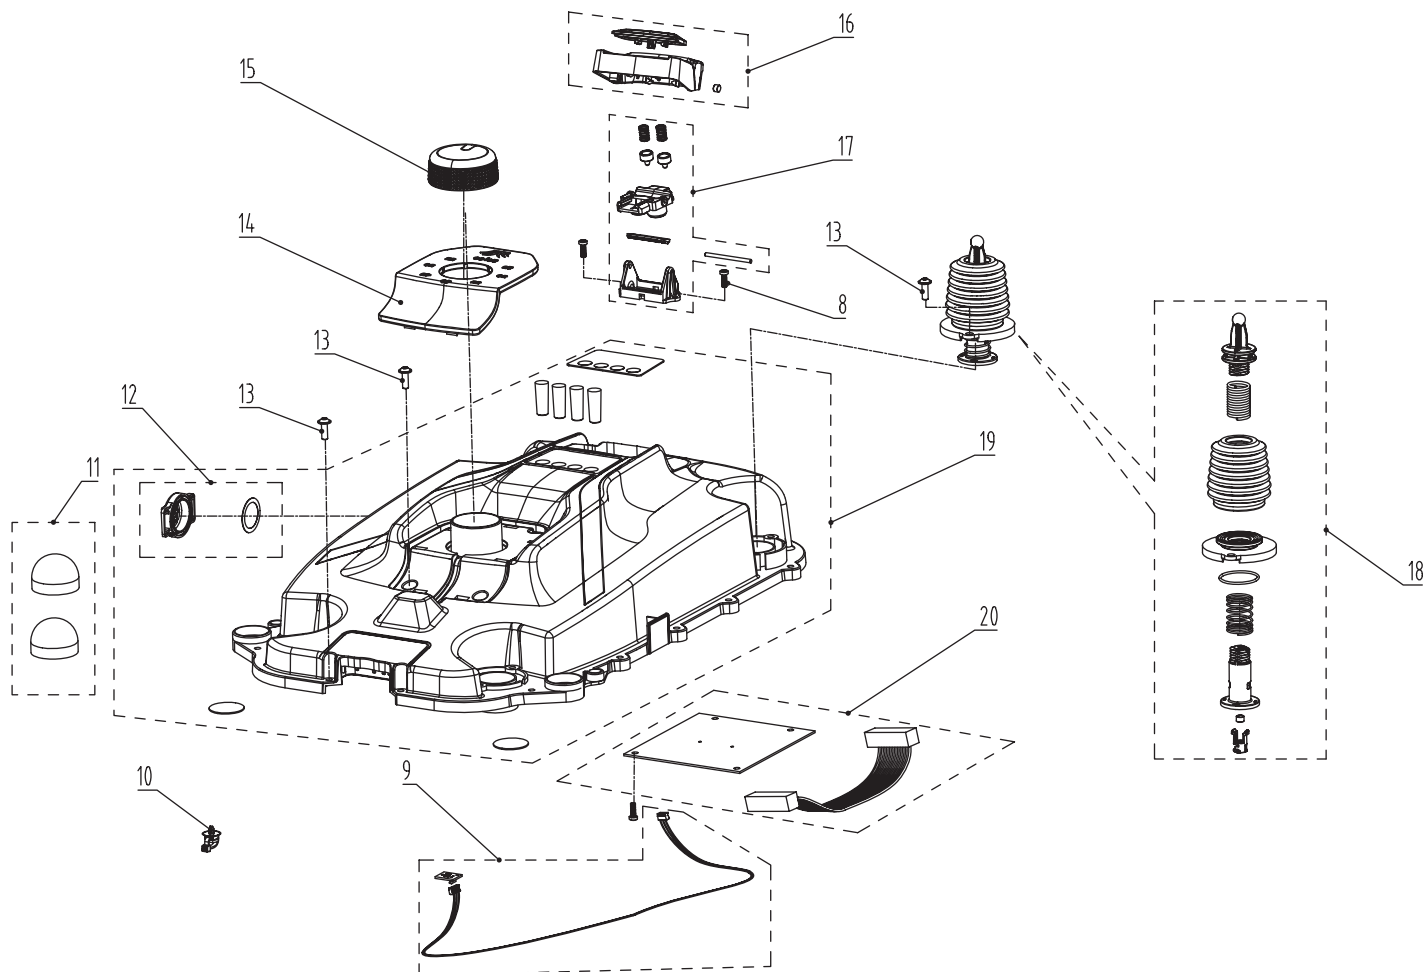

GENERAL BREAKDOWN

BODY

ITEM NO.	PART NO.	DESCRIPTION
1	R0202342-00	Body decor. (Greenworks Pro)
	R0202343-00	Body decor. (Greenworks Commercial)
2	R0202344-00	Body logo (GP)
	R0202345-00	Body logo (GC)
3	R0202346-00	Cap snaplock assembly
4	R0202408-00	Body assembly (GP)
	R0202409-00	Body assembly (GC)
5	R0202349-00	Magnet assembly
6	R0202350-00	Body rubber stop assembly
7	R0202410-00	Body rear assembly
8	R0202352-00	Screw ST4.2*12 - F assembly (10PCS)

UPPER CHASSIS

ITEM NO.	PART NO.	DESCRIPTION
9	R0202353-00	Collision sensor board assembly
10	R0202354-00	Tie assembly (10PCS)
11	R0202355-00	Rubber cap assembly
12	R0202356-00	Air filter assembly
13	R0202357-00	Screw ST5*15 - F assembly (10PCS)
14	R0202411-00	Height scale cover assembly
15	R0202359-00	Height adjustment knob assembly
16	R0202360-00	Start / Stop button assembly
17	R0202361-00	Inner Start / Stop button assembly
18	R0202419-00	Suspension assembly
19	R0202363-00	Chassis upper assembly (GP)
	R0202364-00	Chassis upper assembly (GC)
20	R0202365-00	Communication board assembly