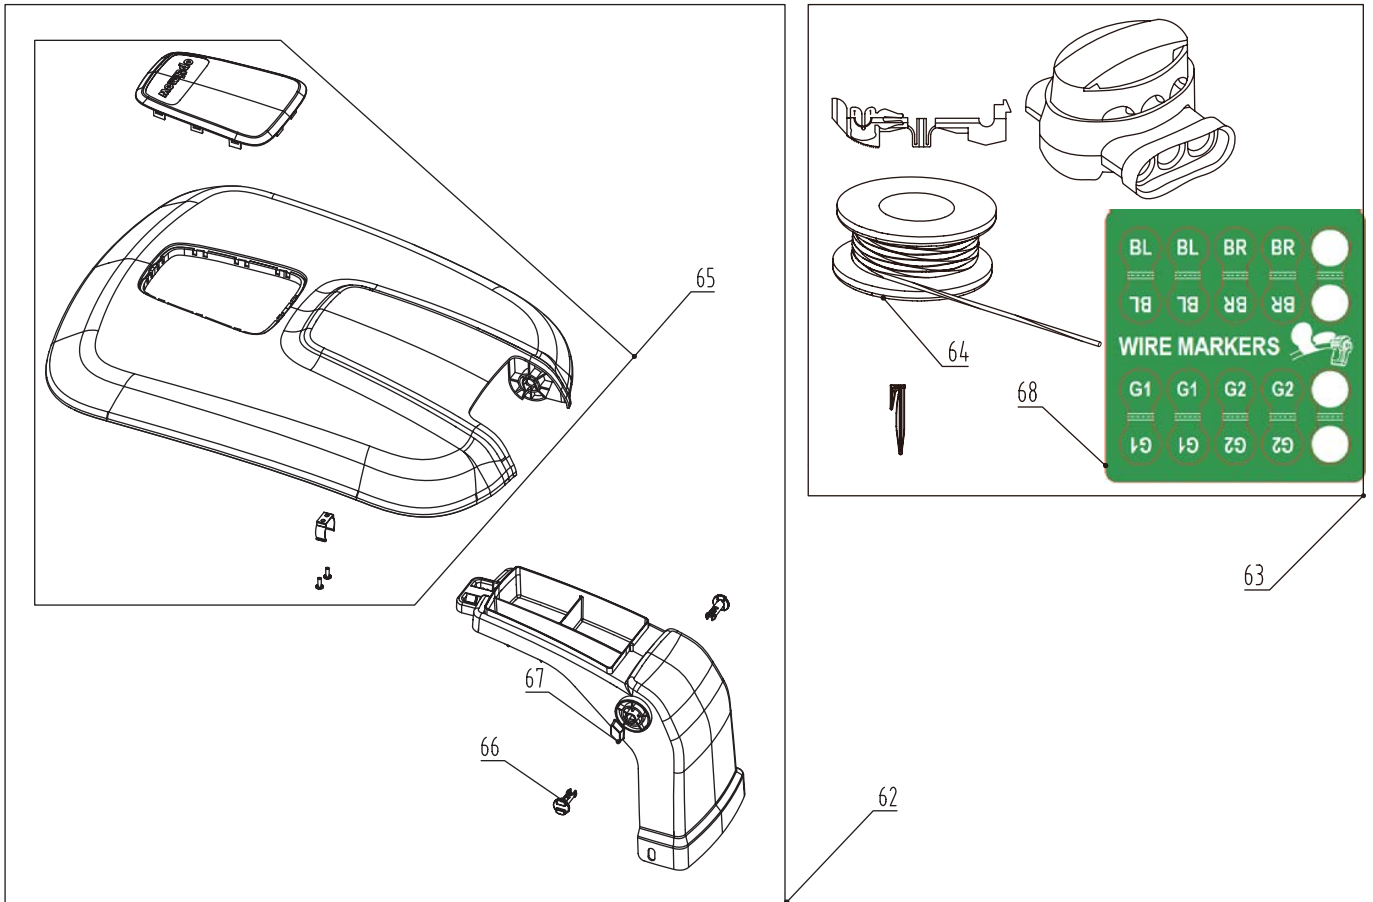

ACCESSORIES

ITEM NO.	PART NO.	DESCRIPTION
61	R0202407-00	Height adjustment felt sealing
62	2961802	Greenworks Commercial optimow garage
63	2957402	GW Optimow boundary repair kit
	2956102	GC RLM1 Optimow 33 installation kit
	2956202	GC RLM1 Optimow 66 installation kit
64	2957302	GW Optimow replacement 500m bulk boundary wire spool
65	R0202511-00	Roof assembly
66	R0202512-00	Lock pin
67	R0202513-00	Support base
68	R0202541-00	Wire markers label (10PCS)