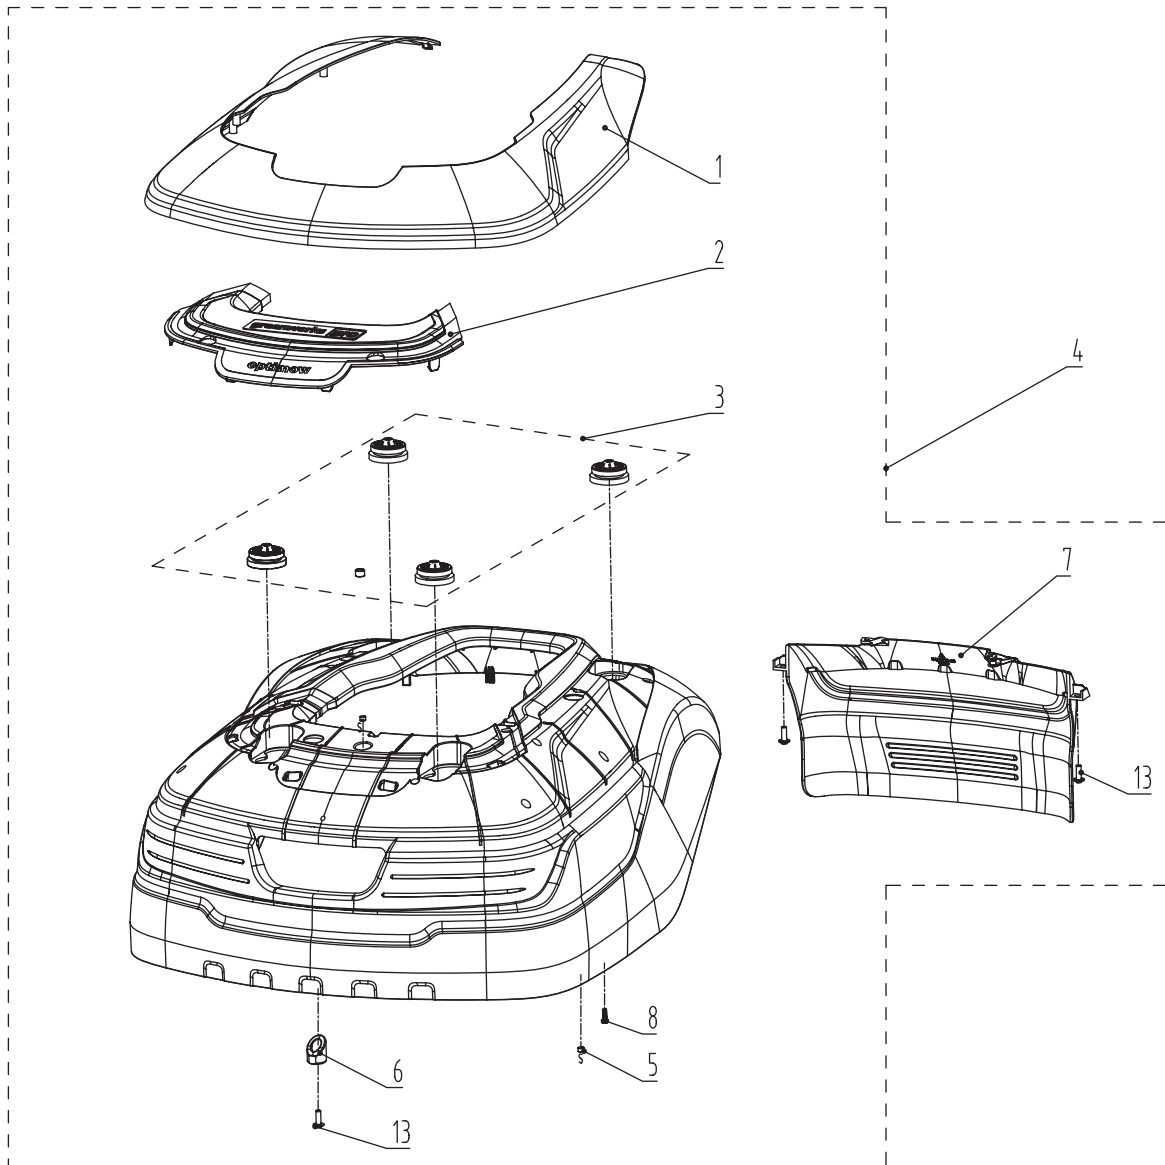

CONTENTS

GENERAL BREAKDOWN	2
BODY.....	3
UPPER CHASSIS.....	4
LOWER CHASSIS.....	5
CHARGING STATION.....	7
CHARGING ACCESSORIES.....	8
INSTALLATION ACCESSORIES.....	9
ACCESSORIES.....	10

NOTE: ILLUSTRATIONS MAY OR MAY NOT REPRESENT THE ACTUAL ASSEMBLIES AND IT IS NOT RECOMMENDED TO USE THIS MANUAL AS A GUIDE TO ASSEMBLE OR DISASSEMBLE THE MOWER.

GENERAL BREAKDOWN

BODY

ITEM NO.	PART NO.	DESCRIPTION
1	R0202342-00	Body decor. (Greenworks Pro)
	R0202343-00	Body decor. (Greenworks Commercial)
2	R0202344-00	Body logo (GP)
	R0202345-00	Body logo (GC)
3	R0202346-00	Cap snaplock assembly
4	R0202408-00	Body assembly (GP)
	R0202409-00	Body assembly (GC)
5	R0202349-00	Magnet assembly
6	R0202350-00	Body rubber stop assembly
7	R0202410-00	Body rear assembly
8	R0202352-00	Screw ST4.2*12 - F assembly (10PCS)

UPPER CHASSIS

ITEM NO.	PART NO.	DESCRIPTION
9	R0202353-00	Collision sensor board assembly
10	R0202354-00	Tie assembly (10PCS)
11	R0202355-00	Rubber cap assembly
12	R0202356-00	Air filter assembly
13	R0202357-00	Screw ST5*15 - F assembly (10PCS)
14	R0202411-00	Height scale cover assembly
15	R0202359-00	Height adjustment knob assembly
16	R0202360-00	Start / Stop button assembly
17	R0202361-00	Inner Start / Stop button assembly
18	R0202419-00	Suspension assembly
19	R0202363-00	Chassis upper assembly (GP)
	R0202364-00	Chassis upper assembly (GC)
20	R0202365-00	Communication board assembly