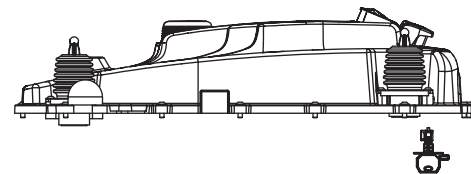

GENERAL BREAKDOWN

BODY

ITEM NO.	PART NO.	DESCRIPTION
1	R0202342-00	Body decor. (Greenworks Pro)
	R0202343-00	Body decor. (Greenworks Commercial)
2	R0202344-00	Body logo (GP)
	R0202345-00	Body logo (GC)
3	R0202346-00	Cap snaplock assembly
4	R0202408-00	Body assembly (GP)
	R0202409-00	Body assembly (GC)
5	R0202349-00	Magnet assembly
6	R0202350-00	Body rubber stop assembly
7	R0202410-00	Body rear assembly
8	R0202352-00	Screw ST4.2*12 - F assembly (10PCS)

UPPER CHASSIS

ITEM NO.	PART NO.	DESCRIPTION
9	R0202353-00	Collision sensor board assembly
10	R0202354-00	Tie assembly (10PCS)
11	R0202355-00	Rubber cap assembly
12	R0202356-00	Air filter assembly
13	R0202357-00	Screw ST5*15 - F assembly (10PCS)
14	R0202411-00	Height scale cover assembly
15	R0202359-00	Height adjustment knob assembly
16	R0202360-00	Start / Stop button assembly
17	R0202361-00	Inner Start / Stop button assembly
18	R0202419-00	Suspension assembly
19	R0202363-00	Chassis upper assembly (GP)
	R0202364-00	Chassis upper assembly (GC)
20	R0202365-00	Communication board assembly