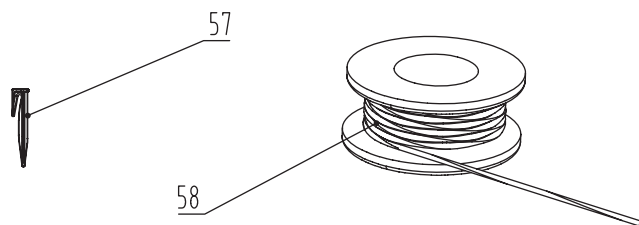

CHARGING ACCESSORIES

ITEM NO.	PART NO.	DESCRIPTION
54	R0202418-00	Power supply unit (US) 2.4A
	R0202693-00	Power supply unit (US) 1.3A
55	R0202400-00	Lower voltage cable, 10m

INSTALLATION ACCESSORIES

56

59