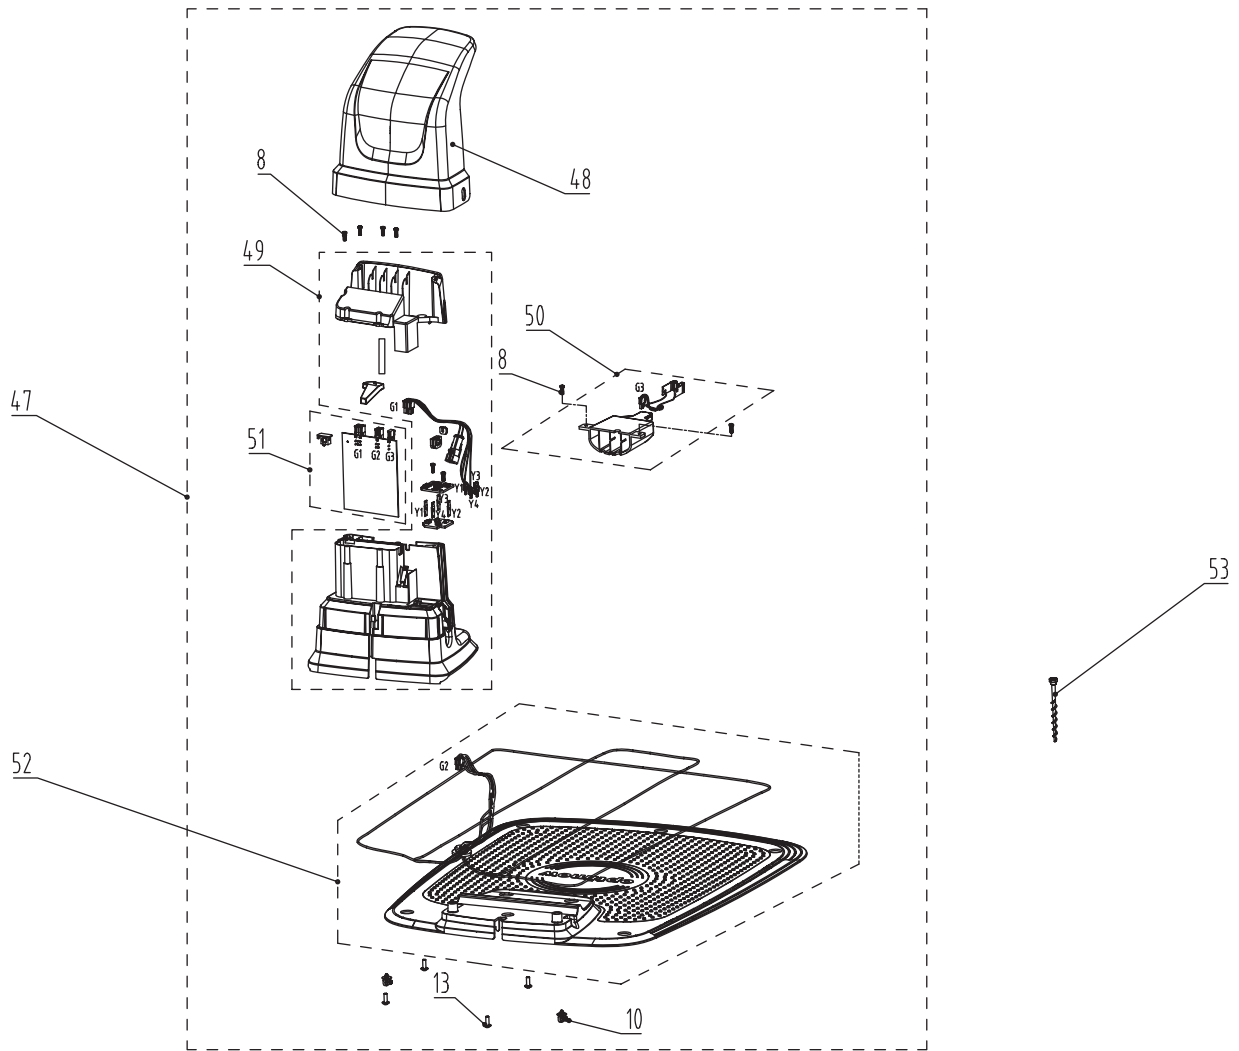

CHARGING STATION

ITEM NO.	PART NO.	DESCRIPTION
47	R0202416-00	Charging station assembly
48	R0202394-00	CS Hood assembly
49	R0202417-00	CS Tower assembly
50	R0202396-00	CS Nozzle wiring assembly
51	R0202397-00	CS Board assembly
52	R0202398-00	CS Plate assembly
53	R0202399-00	Charging station screw assembly