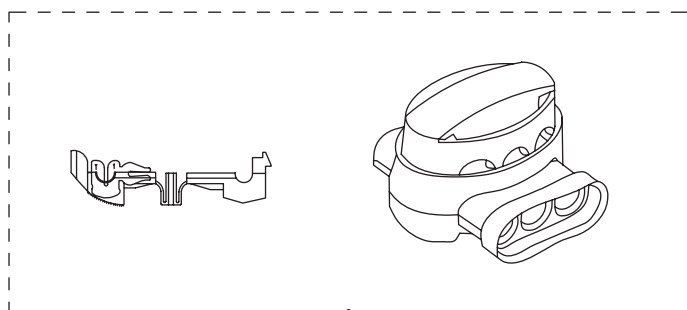

INSTALLATION ACCESSORIES

56